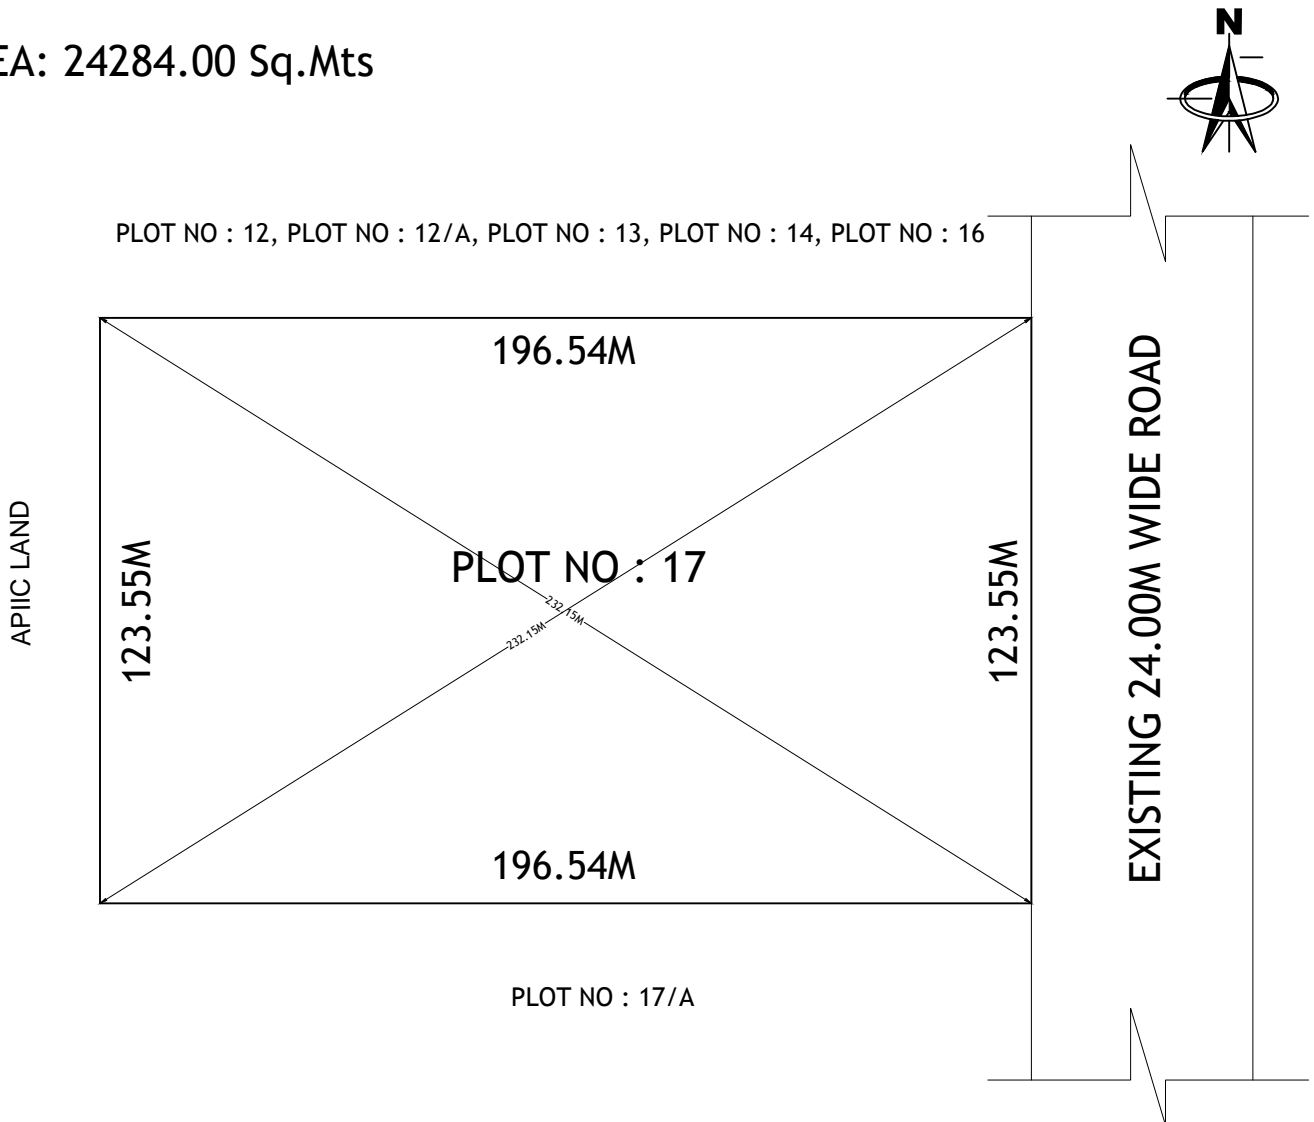

**SITE PLAN SHOWING THE PLOT NO.17 OF IN STATE FOOD PARK
MALLAVALLI IN SY.NO.11, AT MALLAVALLI (V),
BAPULAPADU (M), KRISHNA DIST.**

AREA: 24284.00 Sq.Mts

BOUNDARIES

NORTH : PLOT NO : 12, PLOT NO : 12/A, PLOT NO : 13, PLOT NO : 14, PLOT NO : 16
SOUTH : PLOT NO : 17/A
EAST : EXISTING 24.00M WIDE ROAD
WEST : APIIC LAND

***NOTE :- 1) The site plan measurements shown above are as per approved layout plan approved by APCRDA.

2) The site plan is indicative only. The actual features are subject to modification if any by the competent authority on time to time basis and also ground condition of the actual measurements.

3) Any alteration/Modification on extent of the said plot will be notified accordingly.