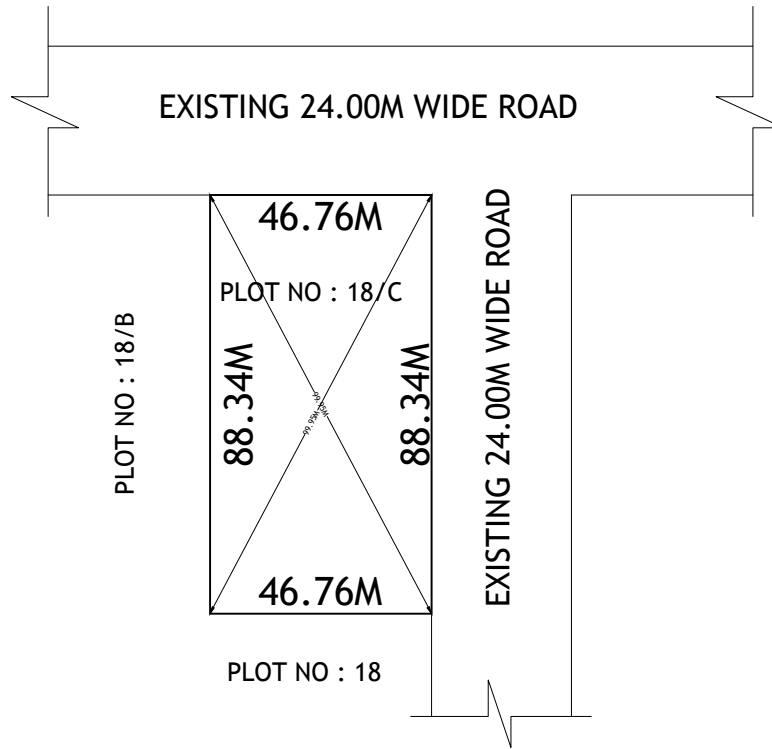

SITE PLAN SHOWING THE PLOT NO.18/C OF IN STATE FOOD PARK  
MALLAVALLI IN SY.NO.11, AT MALLAVALLI (V),  
BAPULAPADU (M), KRISHNA DIST.

AREA: 4131.00 Sq.Mts

BOUNDARIES

- NORTH : EXISTING 24.00M WIDE ROAD  
SOUTH : PLOT NO : 18  
EAST : EXISTING 24.00M WIDE ROAD  
WEST : PLOT NO : 18/B

- \*\*\*NOTE :- 1) The site plan measurements shown above are as per approved layout plan approved by APCRDA.  
2) The site plan is indicative only. The actual features are subject to modification if any by the competent authority on time to time basis and also ground condition of the actual measurements.  
3) Any alteration/Modification on extent of the said plot will be notified accordingly.