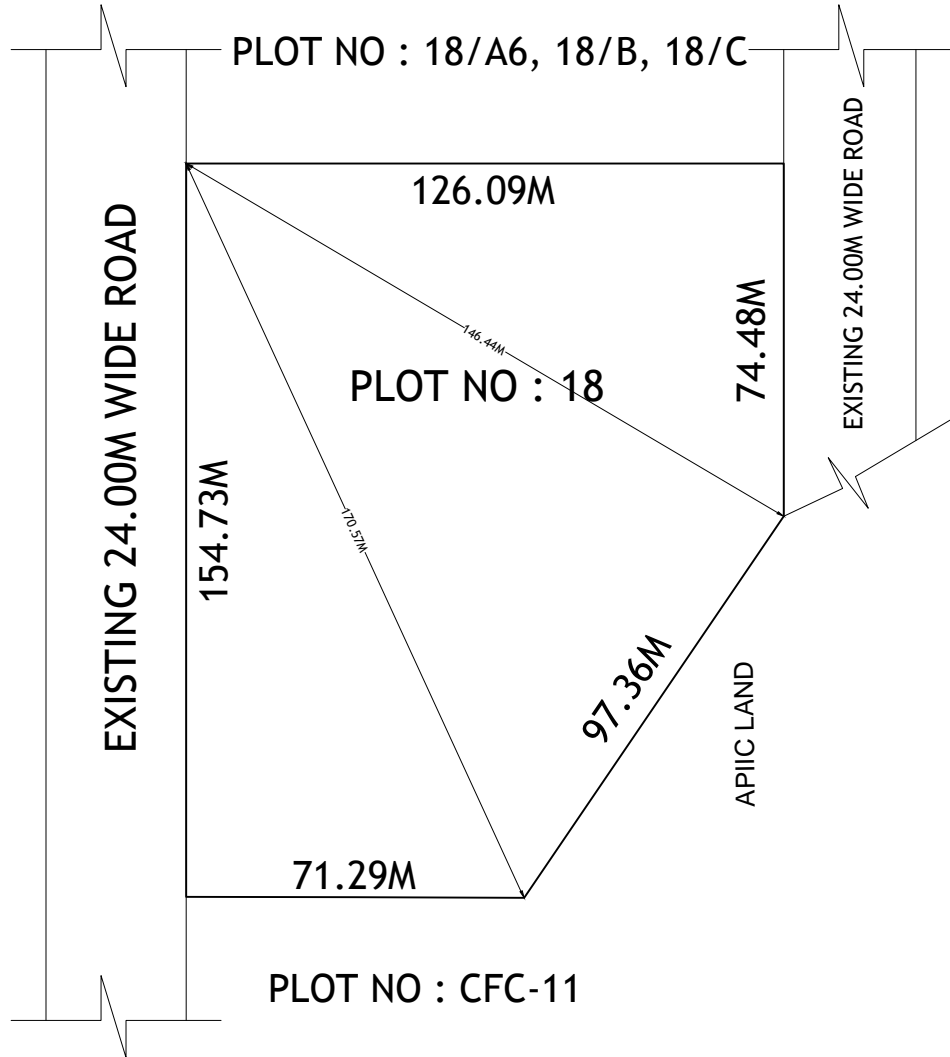

SITE PLAN SHOWING THE PLOT NO.18 OF IN STATE FOOD PARK
MALLAVALLI IN SY.NO.11, AT MALLAVALLI (V),
BAPULAPADU (M), KRISHNA DIST.

AREA: 17326.00 Sq.Mts

BOUNDARIES

NORTH : PLOT NO : 18/A6, 18/B, 18/C

SOUTH : PLOT NO : CFC-11

EAST : EXISTING 24.00M WIDE ROAD, APIIC LAND

WEST : EXISTING 24.00M WIDE ROAD

***NOTE :- 1) The site plan measurements shown above are as per approved layout plan approved by APCRDA.

2) The site plan is indicative only. The actual features are subject to modification if any by the competent authority on time to time basis and also ground condition of the actual measurements.

3) Any alteration/Modification on extent of the said plot will be notified accordingly.