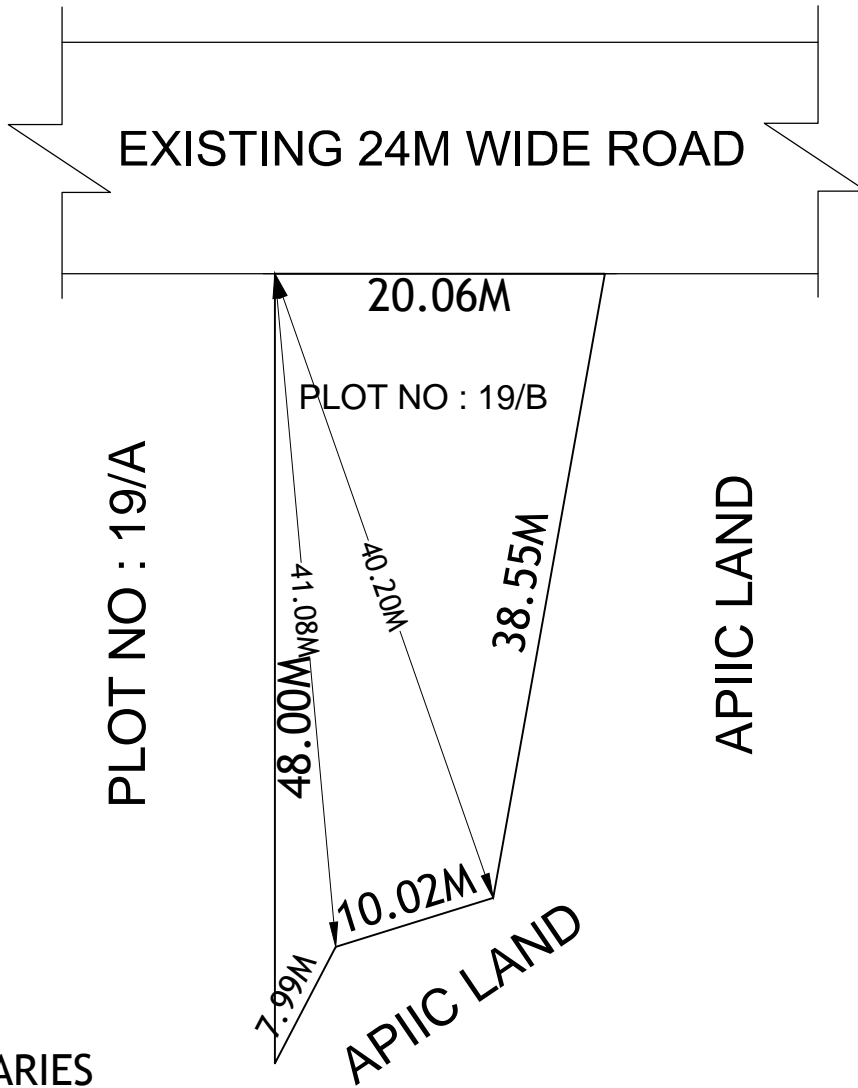

SITE PLAN SHOWING THE PLOT NO.19/B OF IN STATE FOOD PARK
MALLAVALLI IN SY.NO.11, AT MALLAVALLI (V),
BAPULAPADU (M), KRISHNA DIST.

AREA: 671.00 Sq.Mts

BOUNDARIES

NORTH : EXISTING 24.00M WIDE ROAD
SOUTH : APIIC LAND
EAST : APIIC LAND
WEST : PLOT NO.19/A

***NOTE :- 1) The site plan measurements shown above are as per approved layout plan approved by APCRDA.

2) The site plan is indicative only. The actual features are subject to modification if any by the competent authority on time to time basis and also ground condition of the actual measurements.

3) Any alteration/Modification on extent of the said plot will be notified accordingly.