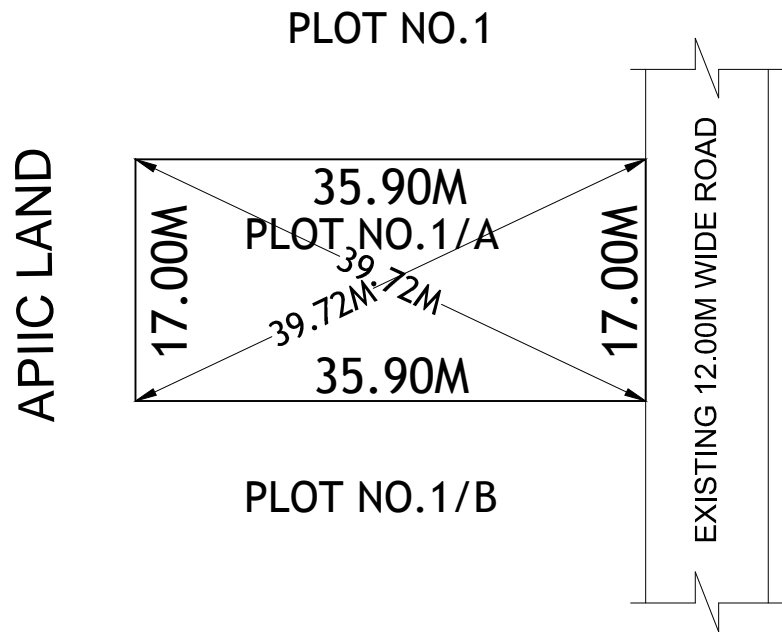

SITE PLAN SHOWING THE PLOT NO.1/A OF IN STATE FOOD PARK
MALLAVALLI IN SY.NO.11, AT MALLAVALLI (V),
BAPULAPADU (M), KRISHNA DIST.

AREA: 610.00 Sq.Mts

BOUNDARIES

NORTH : PLOT NO : 1
SOUTH : PLOT NO : 1/B
EAST : EXISTING 12.00M WIDE ROAD
WEST : APIIC LAND

- ***NOTE :- 1) The site plan measurements shown above are as per approved layout plan approved by APCRDA.
2) The site plan is indicative only. The actual features are subject to modification if any by the competent authority on time to time basis and also ground condition of the actual measurements.
3) Any alteration/Modification on extent of the said plot will be notified accordingly.