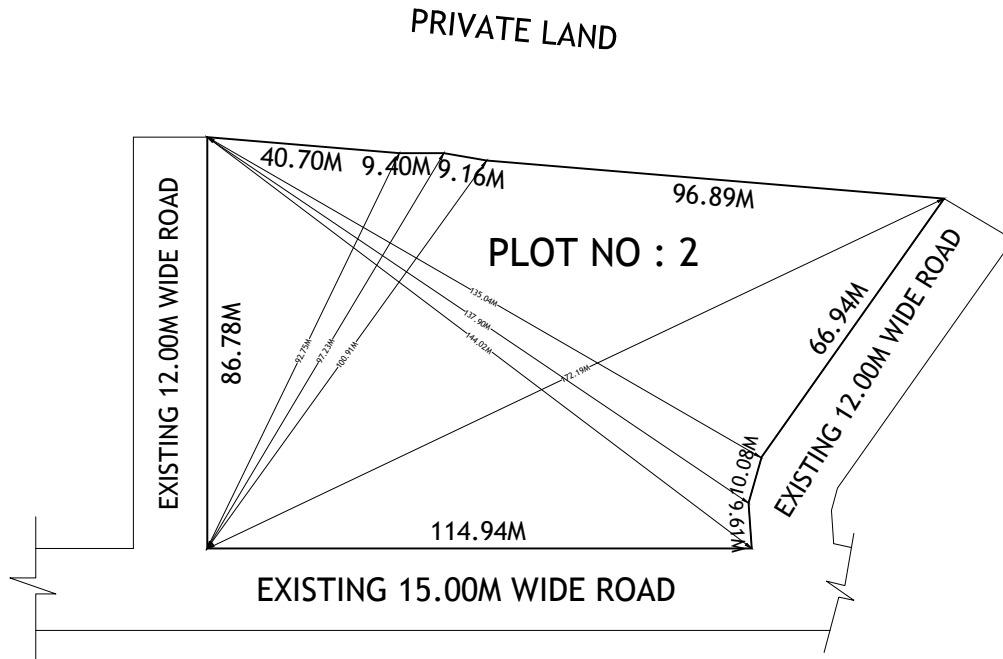

SITE PLAN SHOWING THE PLOT NO.2 OF IN STATE FOOD PARK  
MALLAVALLI IN SY.NO.11, AT MALLAVALLI (V),  
BAPULAPADU (M), KRISHNA DIST.

AREA: 10669.00 Sq.Mts

BOUNDARIES

- NORTH : PRIVATE LAND  
SOUTH : EXISTING 15.00M WIDE ROAD  
EAST : EXISTING 15.00M WIDE ROAD  
WEST : EXISTING 12.00M WIDE ROAD

- \*\*\*NOTE :- 1) The site plan measurements shown above are as per approved layout plan approved by APCRDA.  
2) The site plan is indicative only. The actual features are subject to modification if any by the competent authority on time to time basis and also ground condition of the actual measurements.  
3) Any alteration/Modification on extent of the said plot will be notified accordingly.