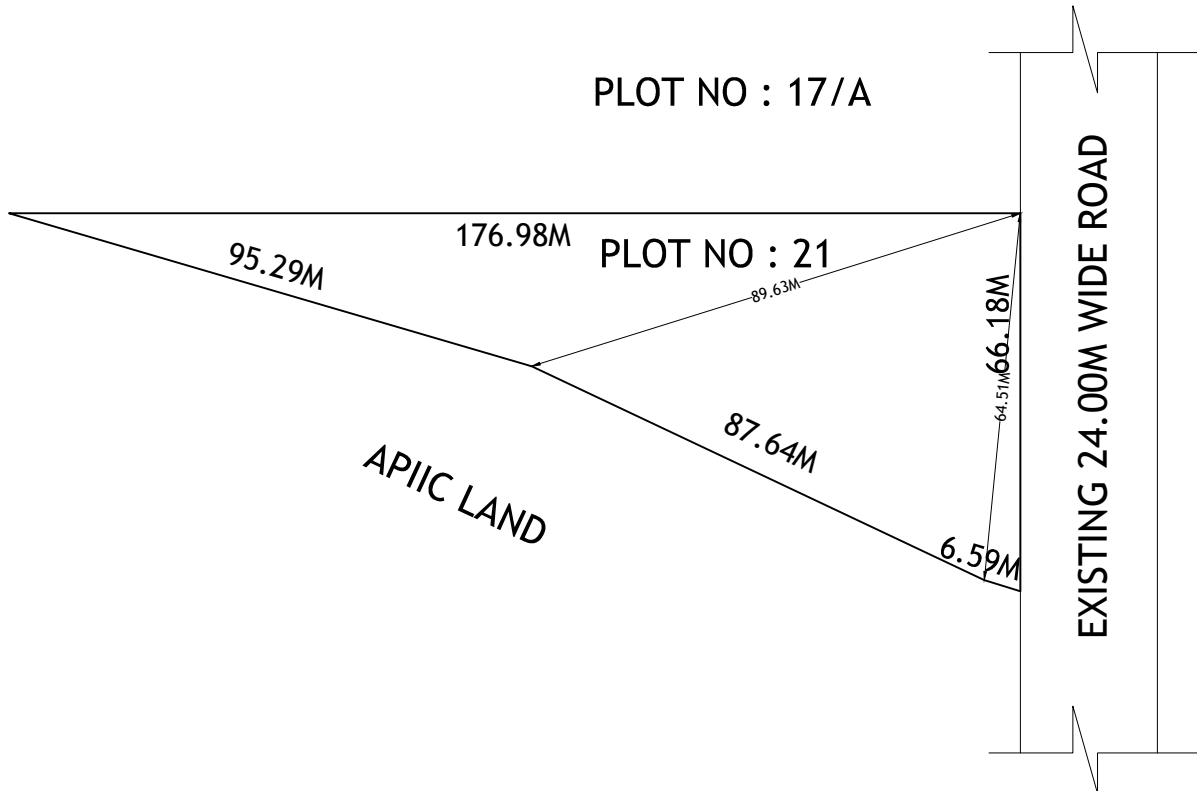

SITE PLAN SHOWING THE PLOT NO.21 OF IN STATE FOOD PARK
MALLAVALLI IN SY.NO.11, AT MALLAVALLI (V),
BAPULAPADU (M), KRISHNA DIST.

AREA: 5240.00 Sq.Mts

BOUNDARIES

NORTH : PLOT NO : 17/A
SOUTH : APIIC LAND
EAST : EXISTING 24.00M WIDE ROAD
WEST : APIIC LAND

- ***NOTE :- 1) The site plan measurements shown above are as per approved layout plan approved by APCRDA.
2) The site plan is indicative only. The actual features are subject to modification if any by the competent authority on time to time basis and also ground condition of the actual measurements.
3) Any alteration/Modification on extent of the said plot will be notified accordingly.