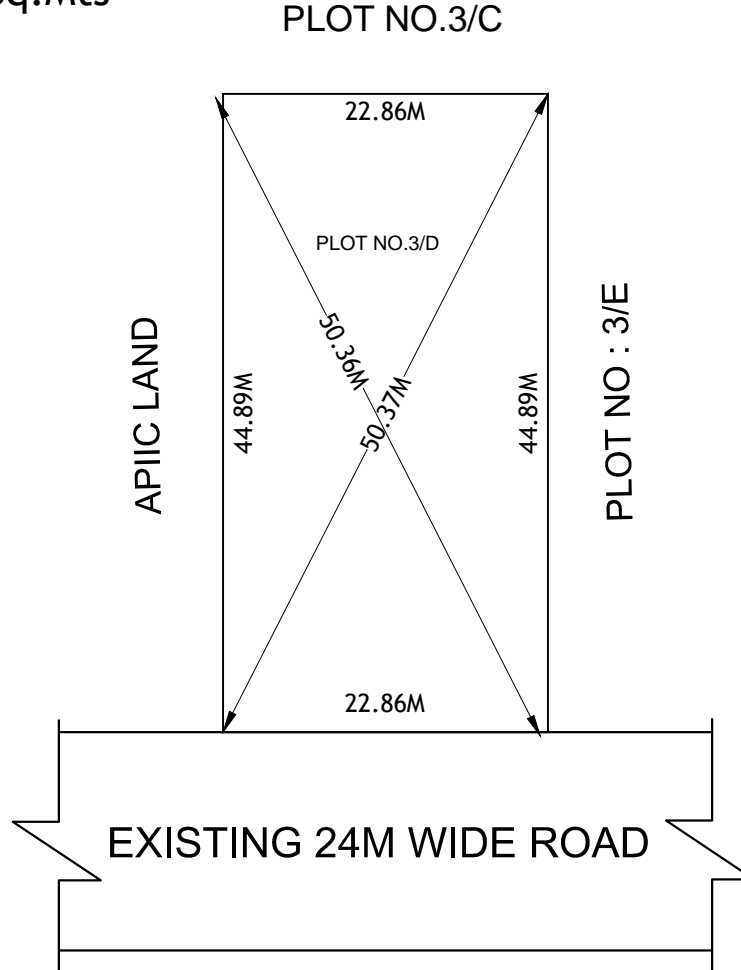

SITE PLAN SHOWING THE PLOT NO.3/D OF IN STATE FOOD PARK
MALLAVALLI IN SY.NO.11, AT MALLAVALLI (V),
BAPULAPADU (M), KRISHNA DIST.

AREA: 1027.00 Sq.Mts

BOUNDARIES

NORTH : PLOT NO : 3/C
SOUTH : EXISTING 24.00M WIDE ROAD
EAST : PLOT NO.3/E
WEST : APIIC LAND

***NOTE :- 1) The site plan measurements shown above are as per approved layout plan approved by APCRDA.

2) The site plan is indicative only. The actual features are subject to modification if any by the competent authority on time to time basis and also ground condition of the actual measurements.

3) Any alteration/Modification on extent of the said plot will be notified accordingly.