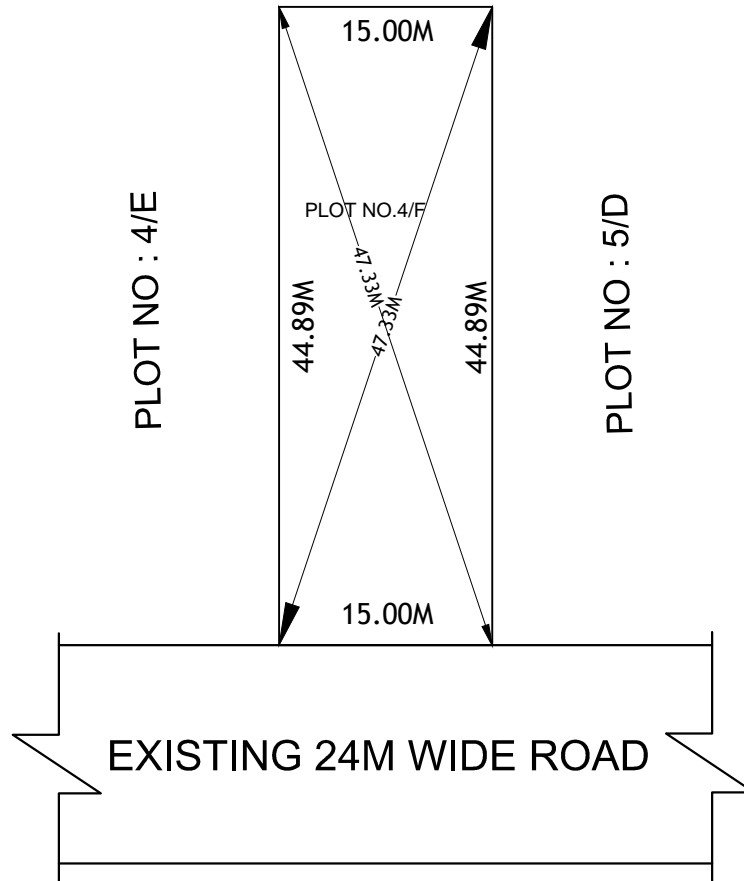

SITE PLAN SHOWING THE PLOT NO.4/F OF IN STATE FOOD PARK  
MALLAVALLI IN SY.NO.11, AT MALLAVALLI (V),  
BAPULAPADU (M), KRISHNA DIST.

AREA: 674.00 Sq.Mts

PLOT NO.4/A

BOUNDARIES

NORTH : PLOT NO : 4/A

SOUTH : EXISTING 24.00M WIDE ROAD

EAST : PLOT NO.5/D

WEST : PLOT NO.4/E

\*\*\*NOTE :- 1) The site plan measurements shown above are as per approved layout plan approved by APCRDA.

2) The site plan is indicative only. The actual features are subject to modification if any by the competent authority on time to time basis and also ground condition of the actual measurements.

3) Any alteration/Modification on extent of the said plot will be notified accordingly.