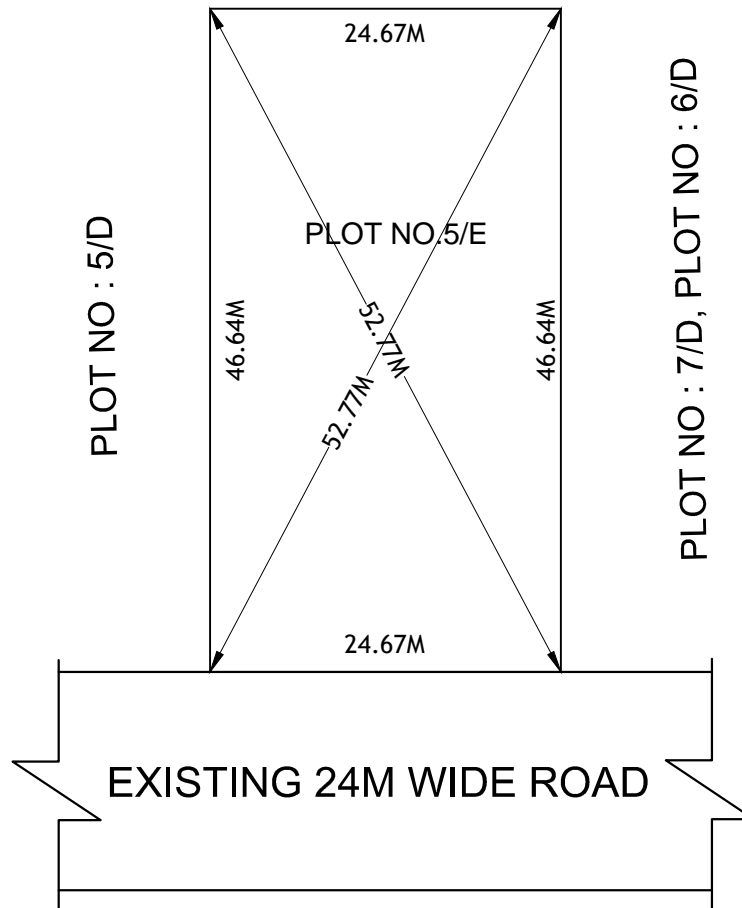

SITE PLAN SHOWING THE PLOT NO.5/E OF IN STATE FOOD PARK
MALLAVALLI IN SY.NO.11, AT MALLAVALLI (V),
BAPULAPADU (M), KRISHNA DIST.

AREA: 1151.00 Sq.Mts

PLOT NO.5/B , PLOT NO : 5/A

BOUNDARIES

NORTH : PLOT NO.5/B , PLOT NO : 5/A
SOUTH : EXISTING 24.00M WIDE ROAD
EAST : PLOT NO : 7/D, PLOT NO : 6/D
WEST : PLOT NO.5/D

***NOTE :- 1) The site plan measurements shown above are as per approved layout plan approved by APCRDA.

2) The site plan is indicative only. The actual features are subject to modification if any by the competent authority on time to time basis and also ground condition of the actual measurements.

3) Any alteration/Modification on extent of the said plot will be notified accordingly.