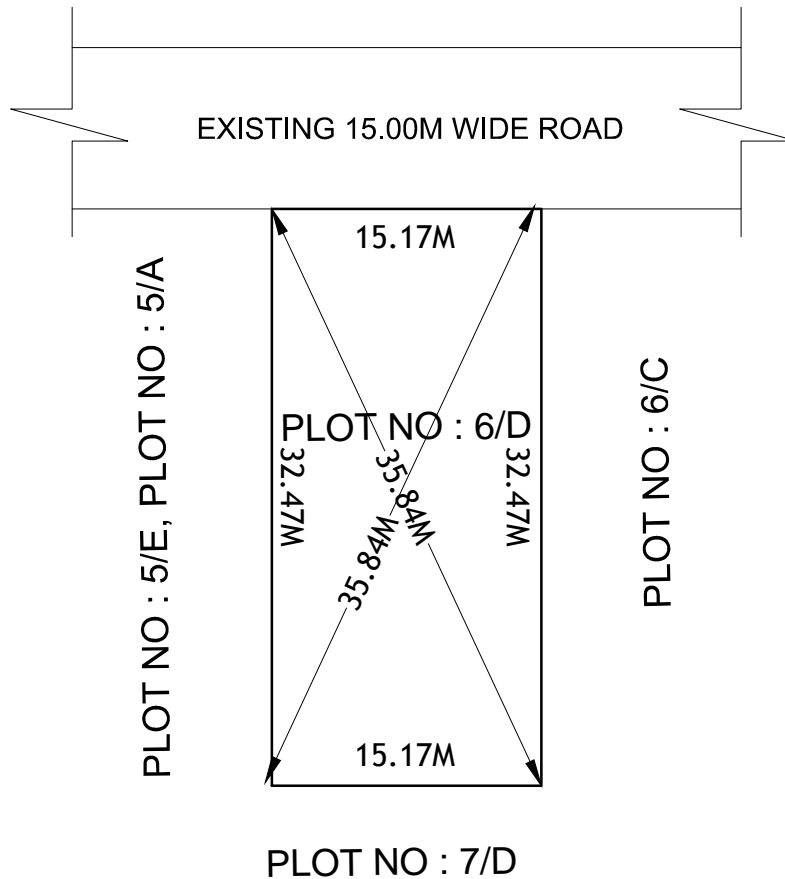

SITE PLAN SHOWING THE PLOT NO.6/D OF IN STATE FOOD PARK
MALLAVALLI IN SY.NO.11, AT MALLAVALLI (V),
BAPULAPADU (M), KRISHNA DIST.

AREA: 492.00 Sq.Mts

BOUNDARIES

NORTH : EXISTING 15.00M WIDE ROAD
SOUTH : PLOT NO : 7/D
EAST : PLOT NO : 6/C
WEST : PLOT NO : 5/E, PLOT NO : 5/A

- ***NOTE :- 1) The site plan measurements shown above are as per approved layout plan approved by APCRDA.
2) The site plan is indicative only. The actual features are subject to modification if any by the competent authority on time to time basis and also ground condition of the actual measurements.
3) Any alteration/Modification on extent of the said plot will be notified accordingly.