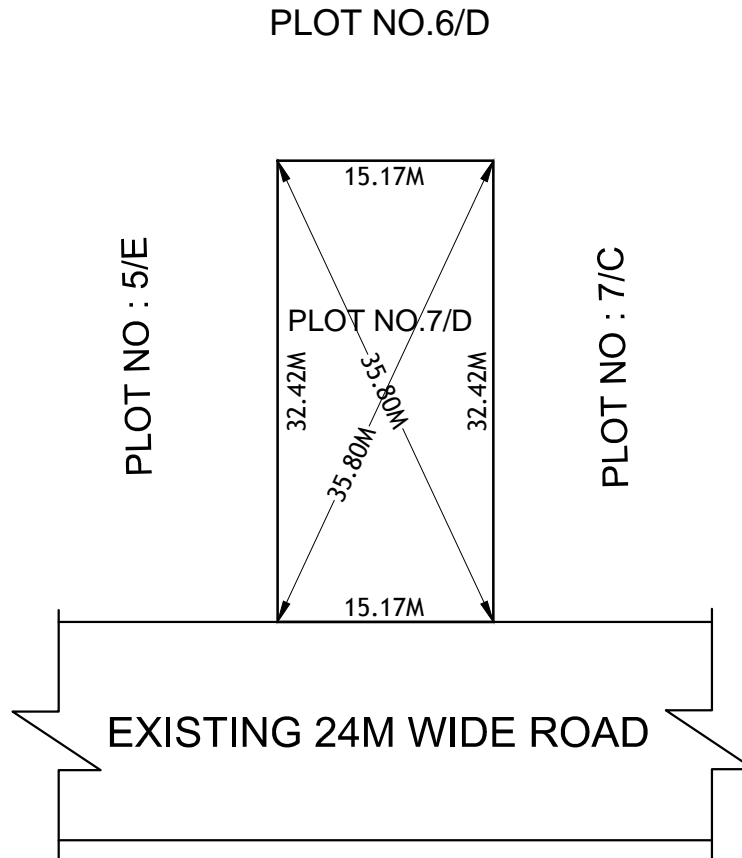

SITE PLAN SHOWING THE PLOT NO.7/D OF IN STATE FOOD PARK
MALLAVALLI IN SY.NO.11, AT MALLAVALLI (V),
BAPULAPADU (M), KRISHNA DIST.

AREA: 492.00 Sq.Mts

BOUNDARIES

NORTH : PLOT NO.6/D
SOUTH : EXISTING 24.00M WIDE ROAD
EAST : PLOT NO : 7/C
WEST : PLOT NO : 5/E

***NOTE :- 1) The site plan measurements shown above are as per approved layout plan approved by APCRDA.

2) The site plan is indicative only. The actual features are subject to modification if any by the competent authority on time to time basis and also ground condition of the actual measurements.

3) Any alteration/Modification on extent of the said plot will be notified accordingly.