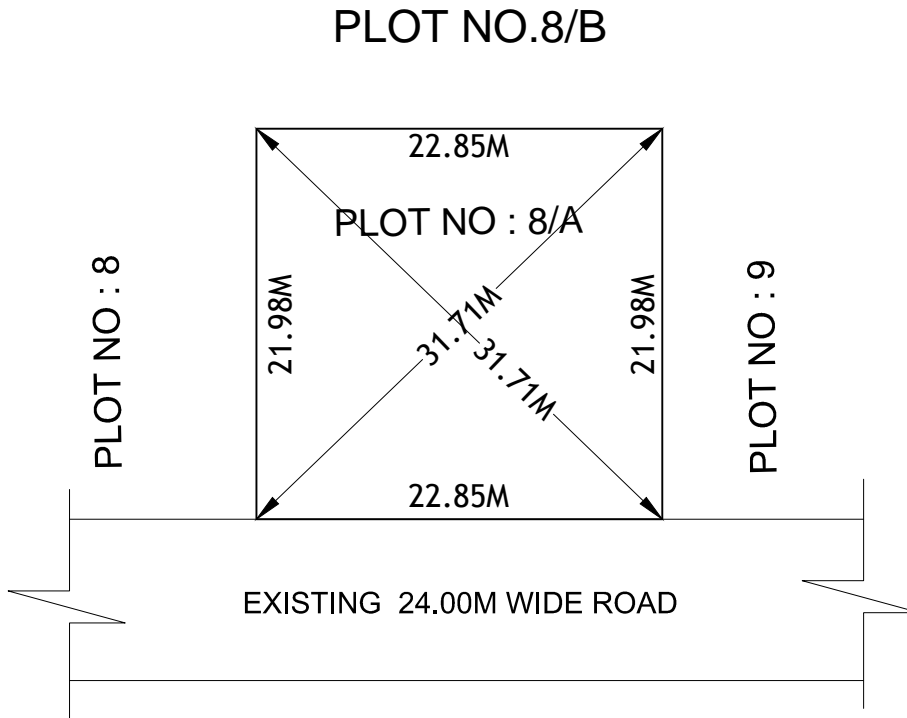

SITE PLAN SHOWING THE PLOT NO.8/A OF IN STATE FOOD PARK  
MALLAVALLI IN SY.NO.11, AT MALLAVALLI (V),  
BAPULAPADU (M), KRISHNA DIST.

AREA:500.00 Sq.Mts

BOUNDARIES

NORTH : PLOT NO : 8/B  
SOUTH : EXISTING 24.00M WIDE ROAD  
EAST : PLOT NO : 9  
WEST : PLOT NO : 8

- \*\*\*NOTE :-** 1) The site plan measurements shown above are as per approved layout plan approved by APCRDA.  
2) The site plan is indicative only. The actual features are subject to modification if any by the competent authority on time to time basis and also ground condition of the actual measurements.  
3) Any alteration/Modification on extent of the said plot will be notified accordingly.