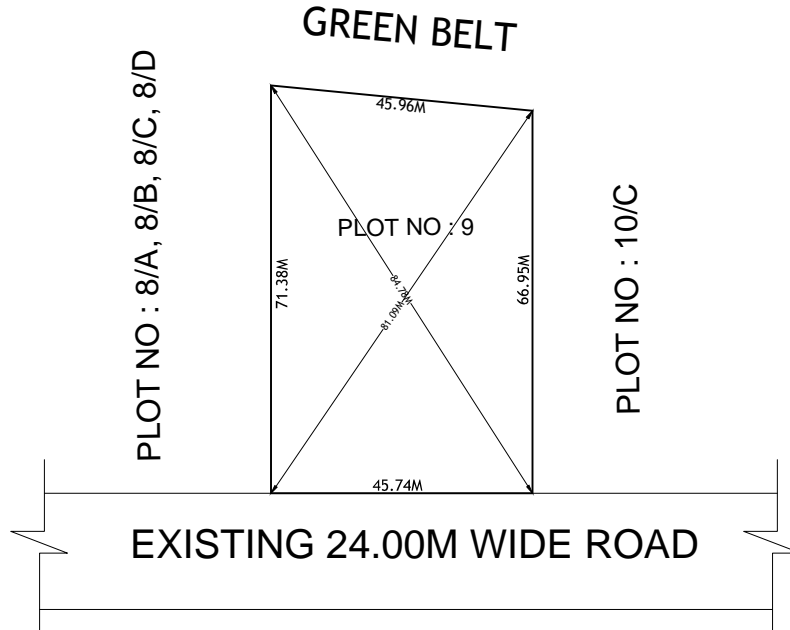

**SITE PLAN SHOWING THE PLOT NO.9 OF IN STATE FOOD PARK
MALLAVALLI IN SY.NO.11, AT MALLAVALLI (V),
BAPULAPADU (M), KRISHNA DIST.**

AREA: 3164.00 Sq.Mts

BOUNDARIES

- NORTH : GREEN BELT
SOUTH : EXISTING 24.00M WIDE ROAD
EAST : PLOT NO : 10/C
WEST : PLOT NO : 8/A, 8/B, 8/C, 8/D

***NOTE :- 1) The site plan measurements shown above are as per approved layout plan approved by APCRDA.

2) The site plan is indicative only. The actual features are subject to modification if any by the competent authority on time to time basis and also ground condition of the actual measurements.

3) Any alteration/Modification on extent of the said plot will be notified accordingly.