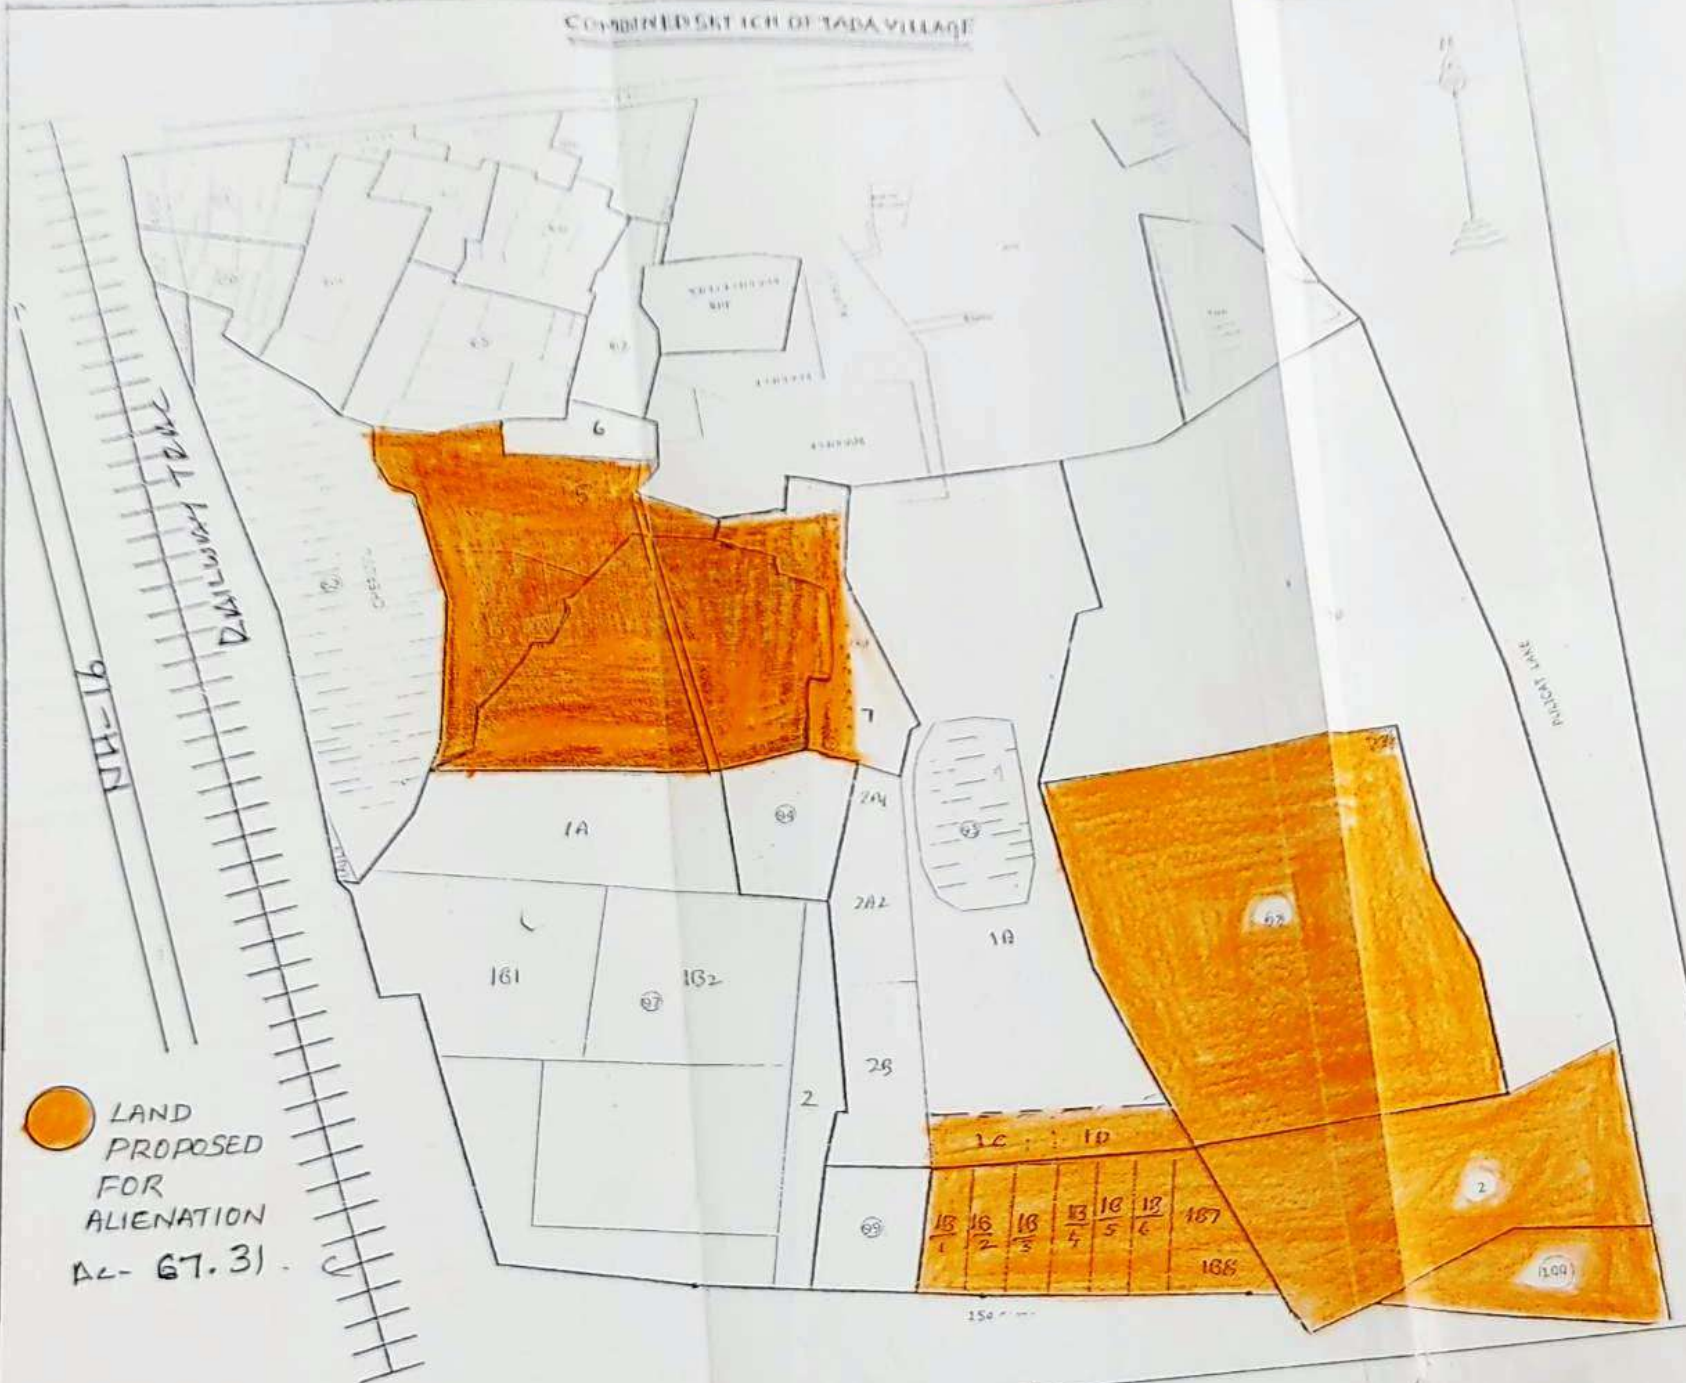

COMBINED SITE PLAN OF TADA VILLAGE

 LAND
 PROPOSED
 FOR
 ALIENATION
 AC- 67.31

 ZONAL MANAGER
 APIIC - LTD, NELLORE.