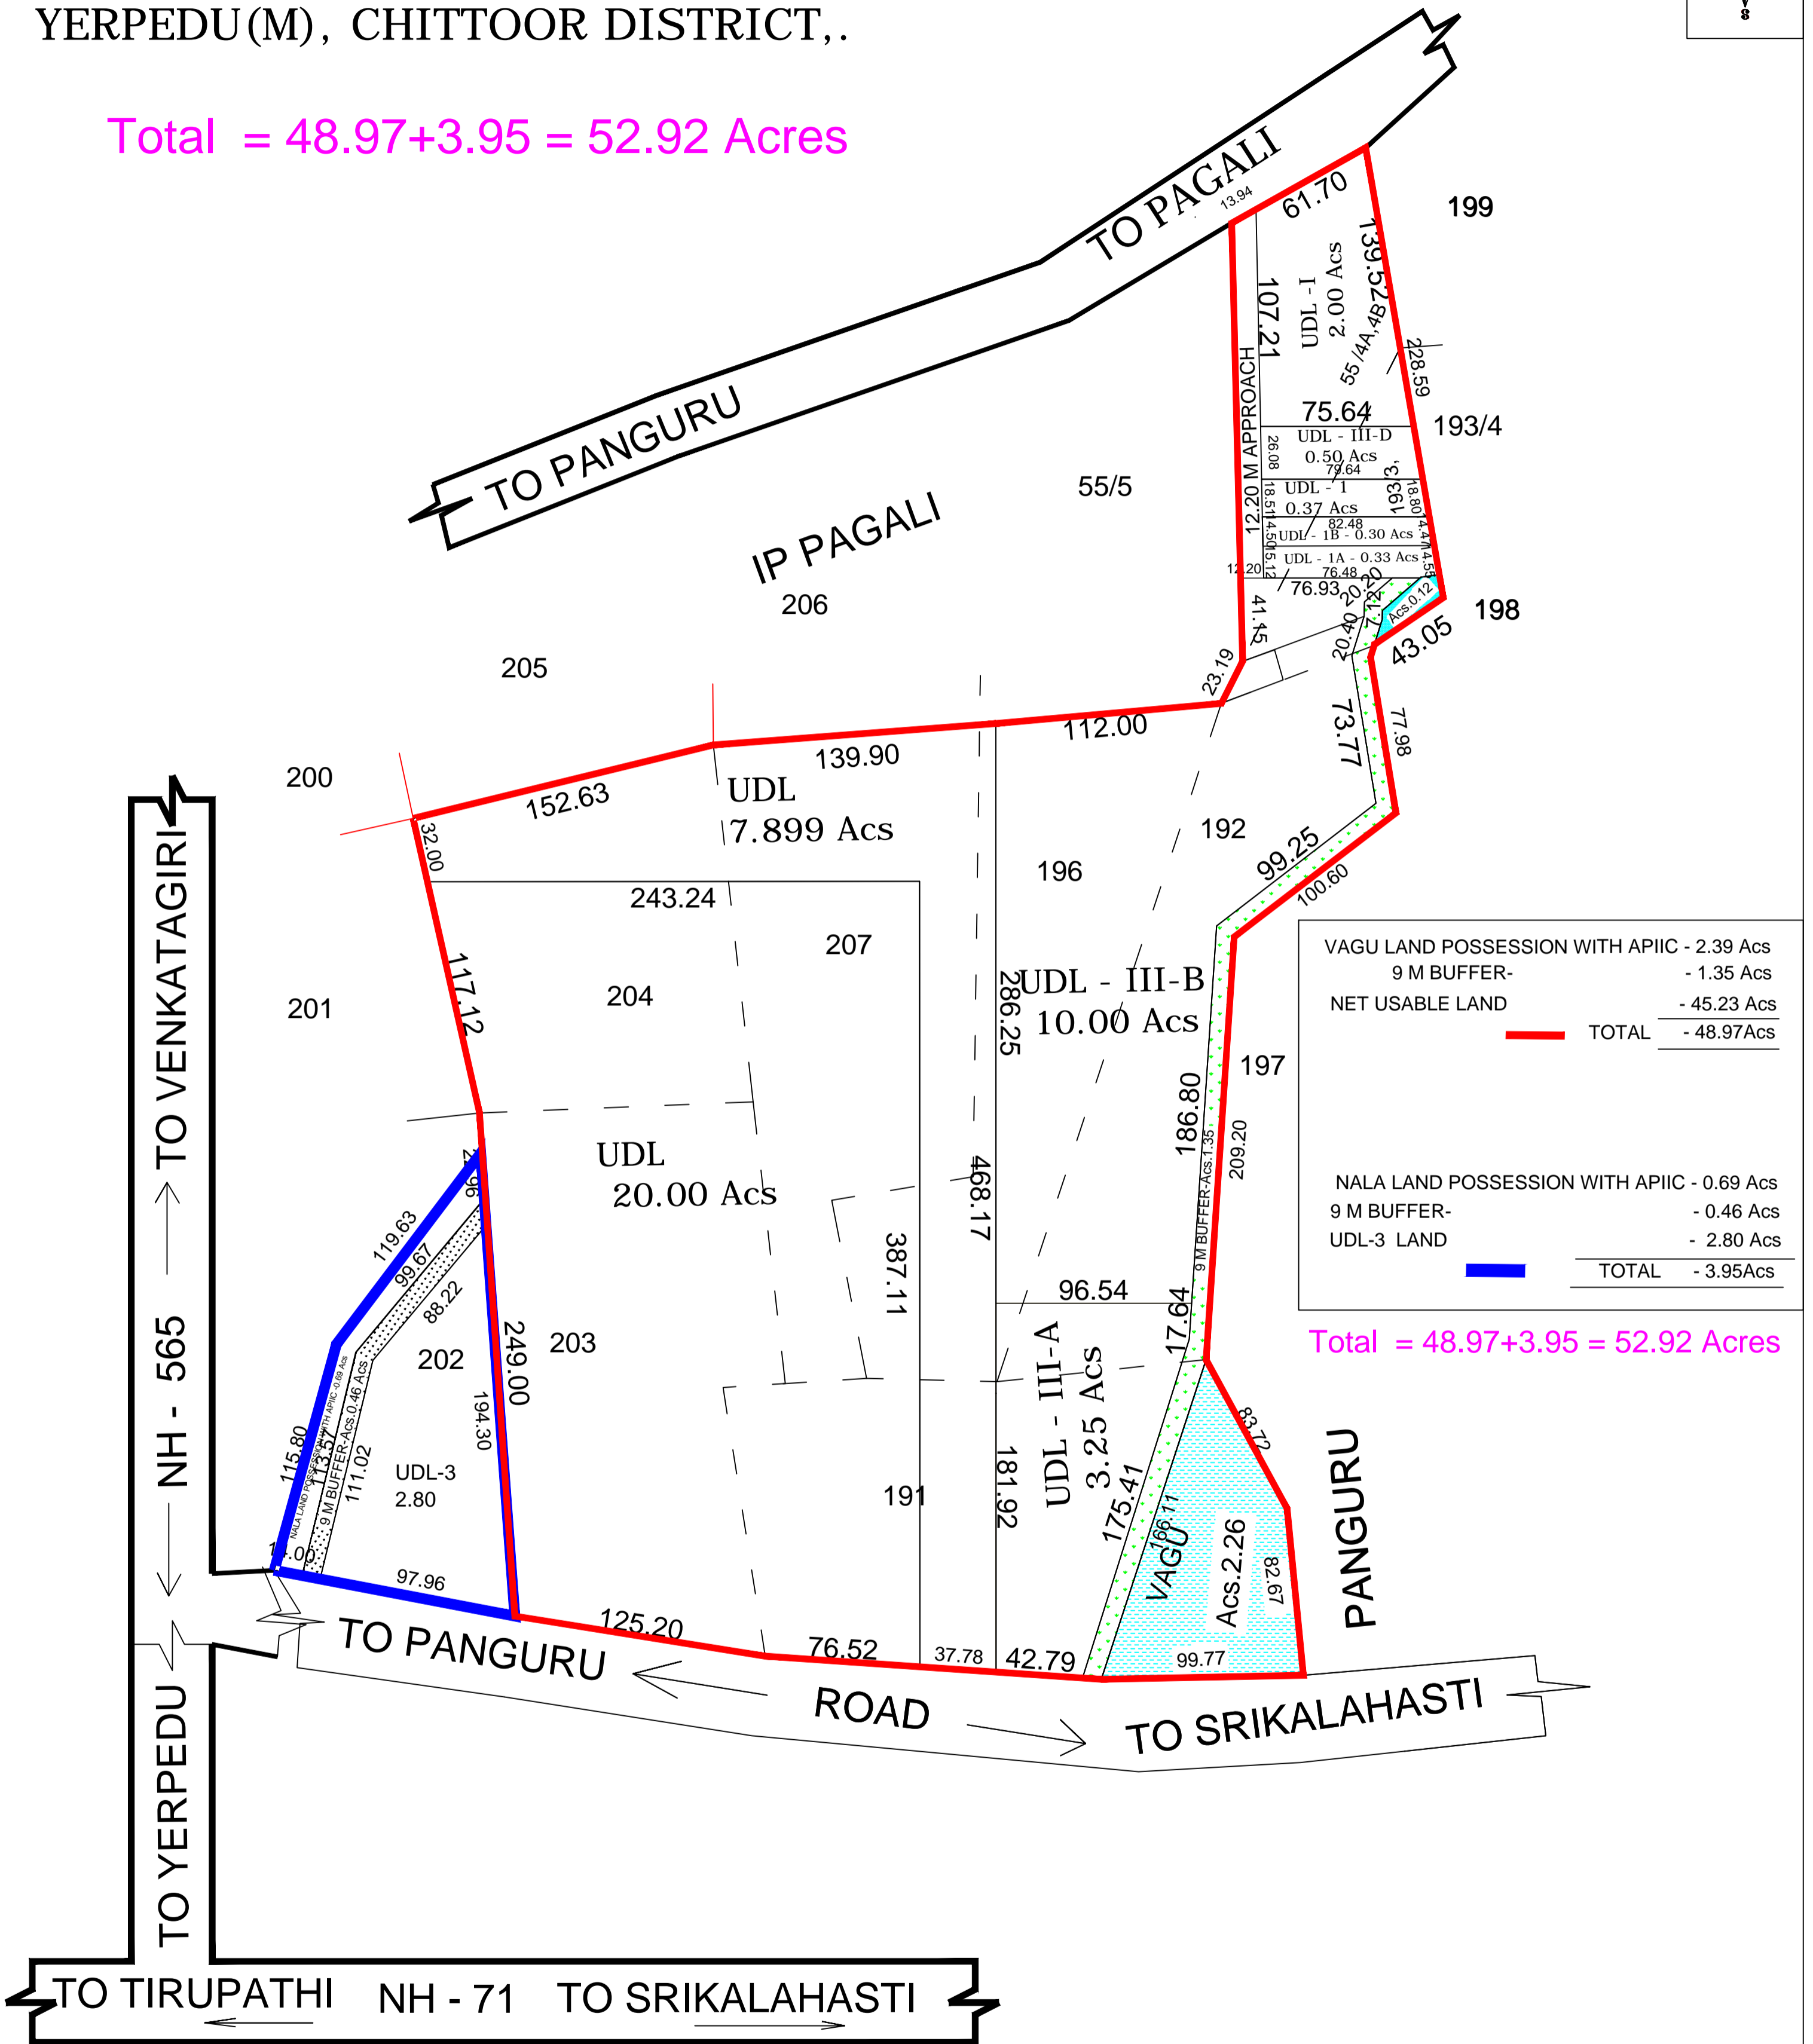

MAP SHOWING THE UDL PAGALI (V), 48.97 Acs , & 3.95 Acs YERPEDU(M), CHITTOOR DISTRICT,.

Total = 48.97+3.95 = 52.92 Acres

Total = 48.97+3.95 = 52.92 Acres