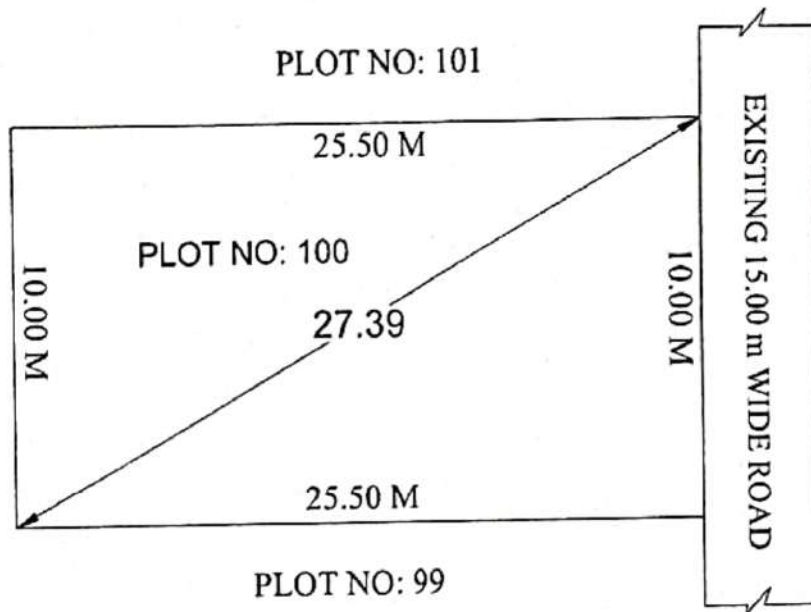

SITE PLAN OF PLOT NO: 100 IN S.NO: 64/3 , 309/1C
AT AUTO NAGAR , CHIRALA , BAPATLA DT.

AREA: 255.00 Sq.Meters
304.97 Sq.Yds

Boundaries : South : Plot No: 99
West : Plot No:
East : 15.00 Wide Road
North : Plot No: 101