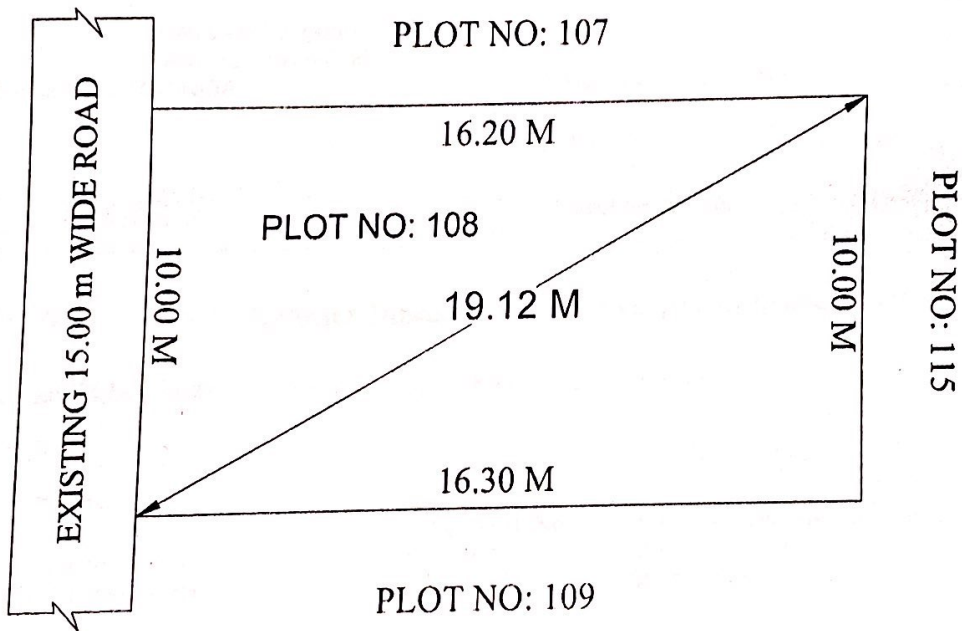

SITE PLAN OF PLOT NO: 108 IN S.NO: 309/1C
AT AUTO NAGAR , CHIRALA , BAPATLA DT.

AREA: 162.50 Sq.Meters
194.34 Sq.Yds

Boundaries : South : Plot No: 109
West : Exist.15.00 M Wide Road
East : Plot No: 115
North : Plot No: 107