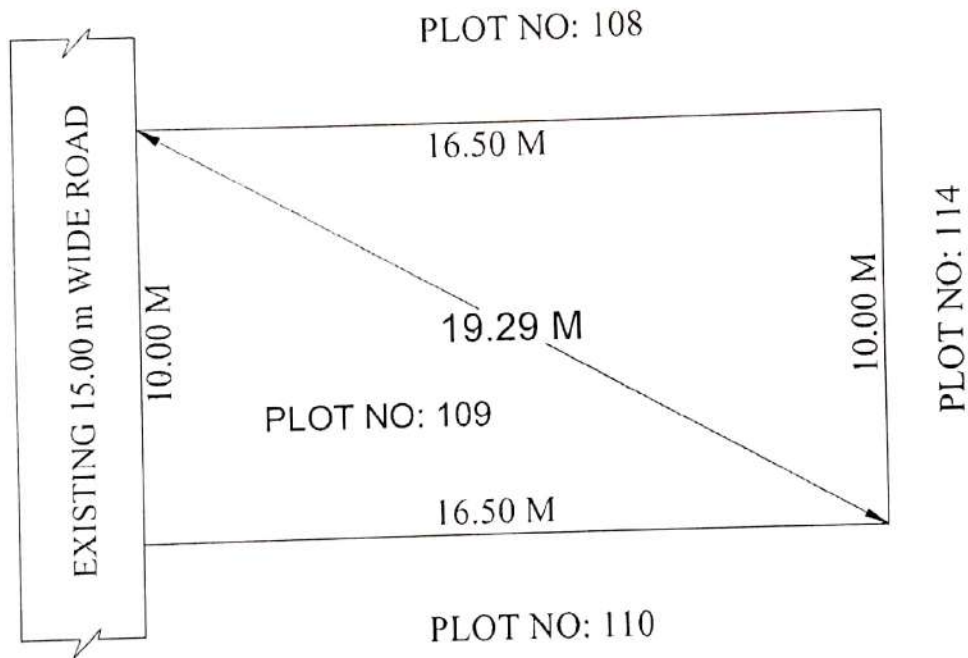

SITE PLAN OF PLOT NO: 109 AT AUTO NAGAR ,  
CHIRALA , BAPATLA DT.

AREA: 165.00 Sq.Meters  
197.33 Sq.Yds

North

Boundaries : South : Plot No: 110  
West : 15.00 Wide Road  
East : Plot No: 114  
North : Plot No: 108