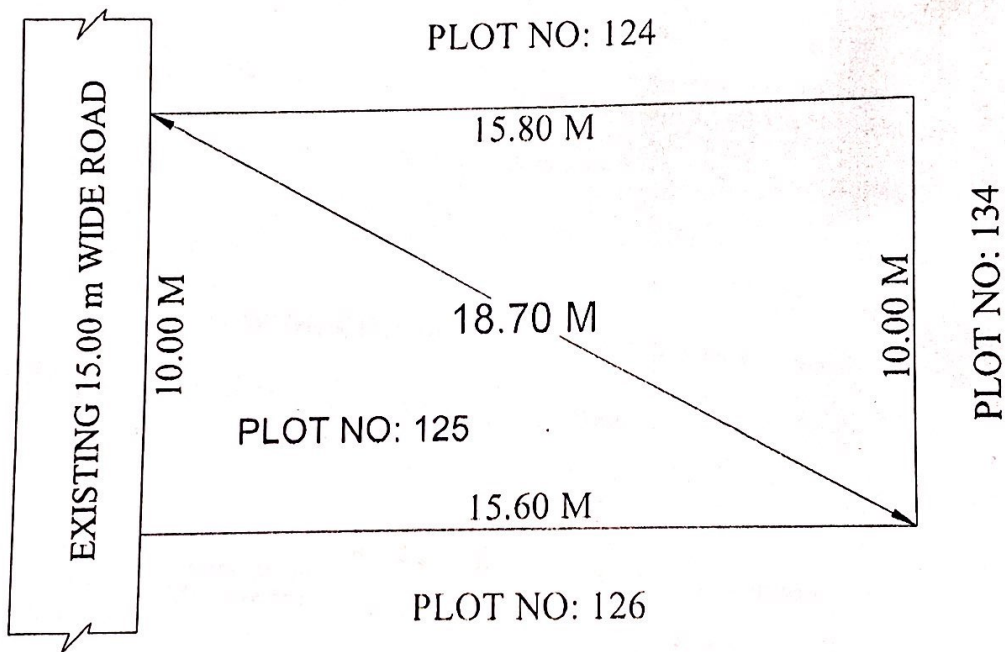

SITE PLAN OF PLOT NO: 125 IN S.NO: 309/1C
AT AUTO NAGAR , CHIRALA , BAPATLA DT.

AREA: 157.00 Sq.Meters
187.77 Sq.Yds

Boundaries : South : Plot No: 126
West : Exist.15.00 M Wide Road
East : Plot No: 134
North : Plot No: 124