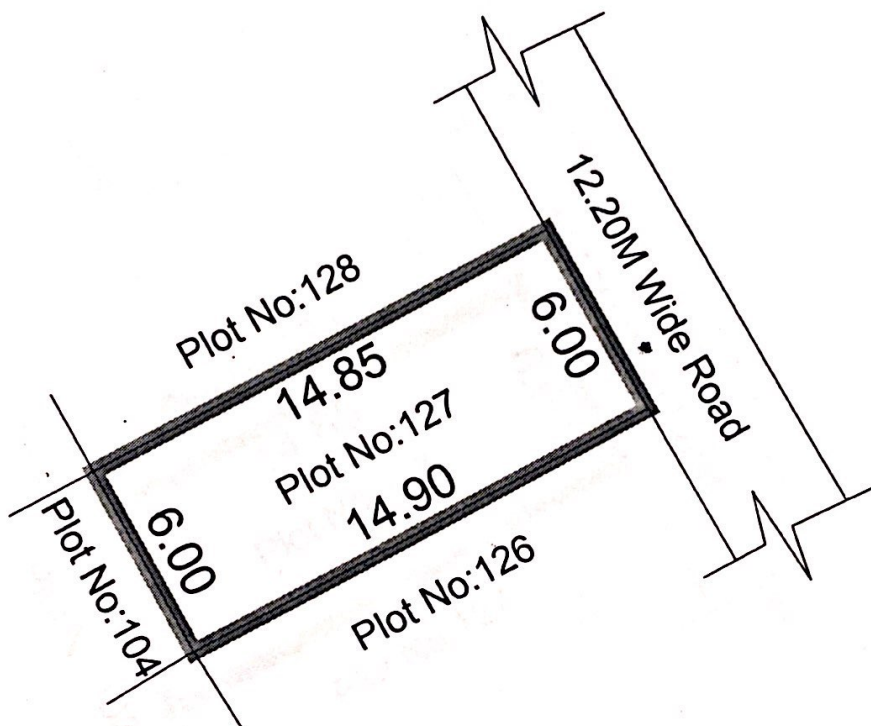

**SITE PLAN OF PLOT NO 127 AT PROPOSED AN MSME PARK IN
SY NO 898/1, PIDUGURALLA (V&M). GUNTUR DISTRICT.**

AREA: 89.25 Sqm.

BOUNDARIES:-

- North : Plot No:128
- South : Plot No:126
- East : 12.20M Wide Road
- West : Plot No:104