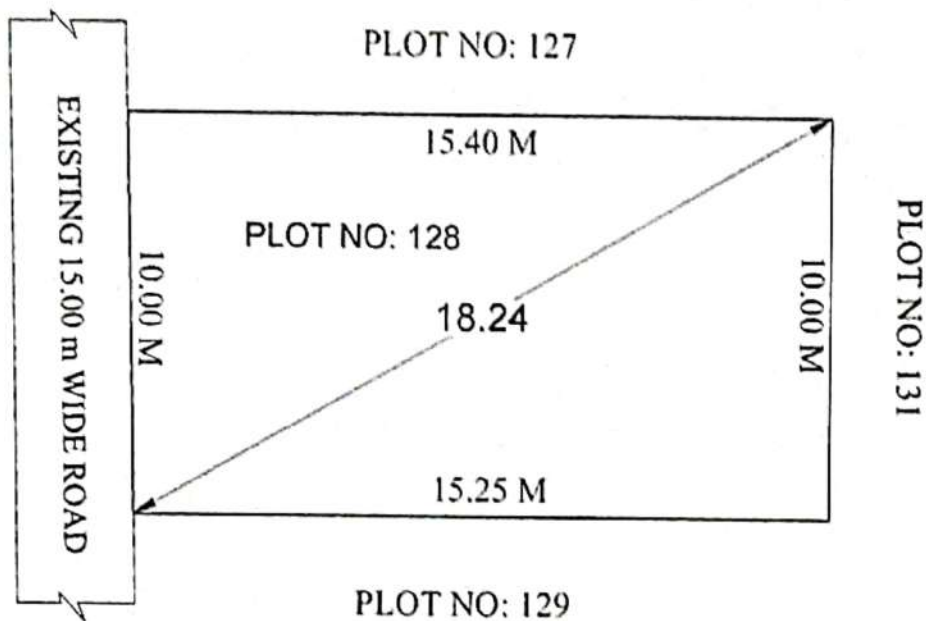

SITE PLAN OF PLOT NO: 128 IN S.NO: 309/IC  
AT AUTO NAGAR , CHIRALA , BAPATLA DT.

AREA: 153.00 Sq.Meters  
182.98 Sq.Yds

Boundaries : South : Plot No: 129  
West : Exist.15.00 M Wide Road  
East : Plot No: 131  
North : Plot No: 127