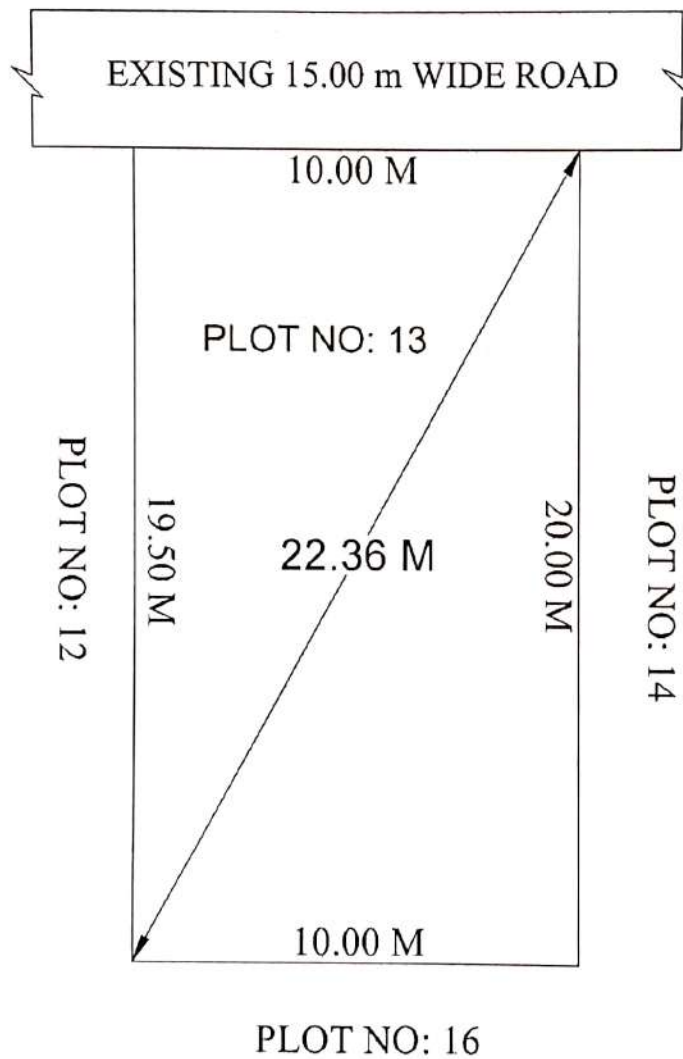

SITE PLAN OF PLOT NO: 13 AT AUTO NAGAR ,
CHIRALA , BAPATLA DT.

AREA: 197.37 Sq.Meters
236.05 Sq.Yds

Boundaries : South : Plot No: 16
West : Plot No: 12
East : Plot No: 14
North : 15.00 Wide Road

[Handwritten Signature]
26/08/2022
M(E) / Apic / GSI .