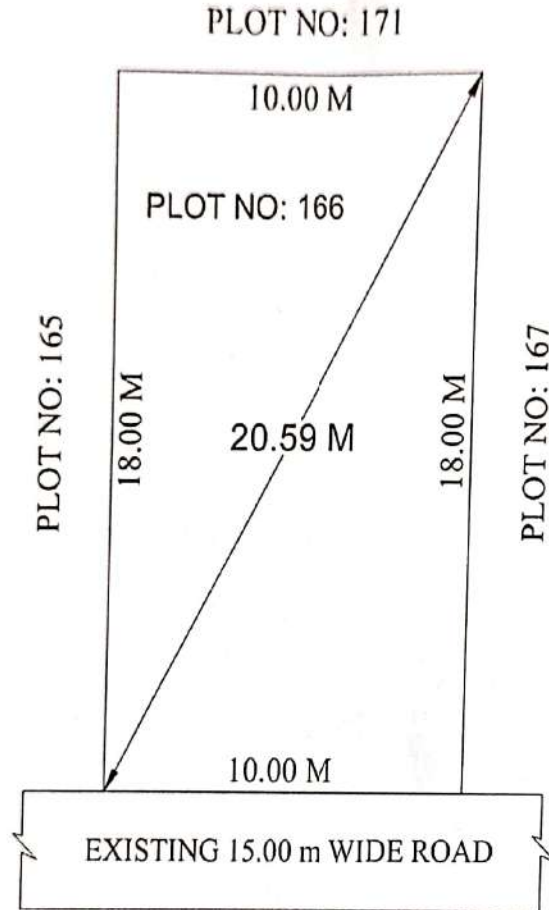

SITE PLAN OF PLOT NO: 166 IN S.NO: 309/1C
AT AUTO NAGAR , CHIRALA , BAPATLA DT.

AREA: 180.00 Sq.Meters
215.27 Sq.Yds

Boundaries : South : Exist.15.00 M Wide Road
West : Plot No: 165
East : Plot No: 167
North : Plot No: 171