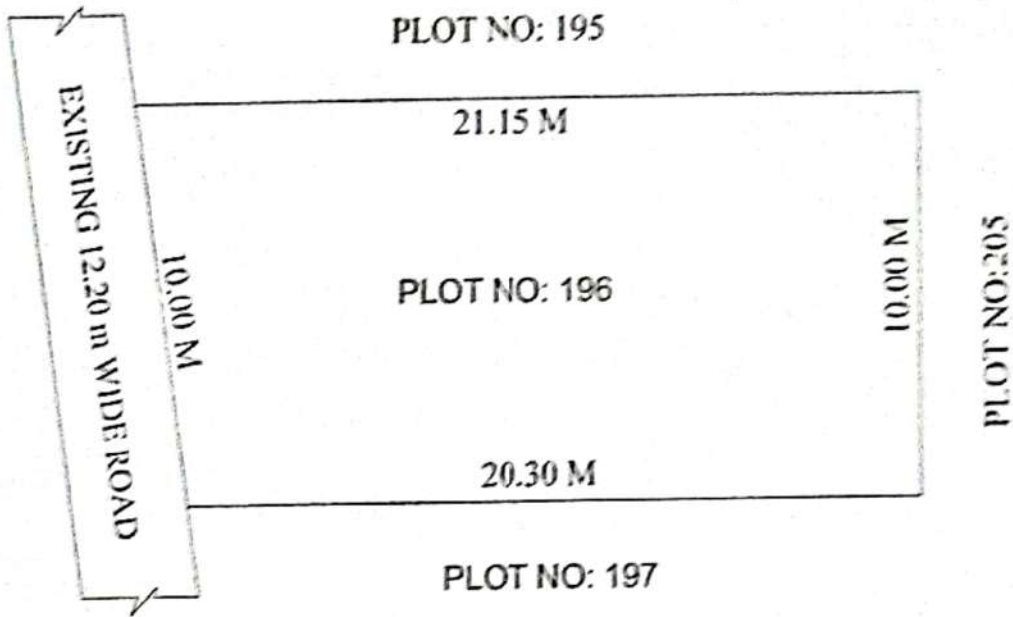

SITE PLAN OF PLOT NO: 196 IN S.NO: 64/3
AT AUTO NAGAR , CHIRALA , BAPATLA DT.

AREA: 207.00 Sq.Meters
247.57 Sq.Yds

Boundaries : South : Plot No: 197
West : Exist.12.20 M Wide Road
East : Plot No: 205
North : Plot No: 195