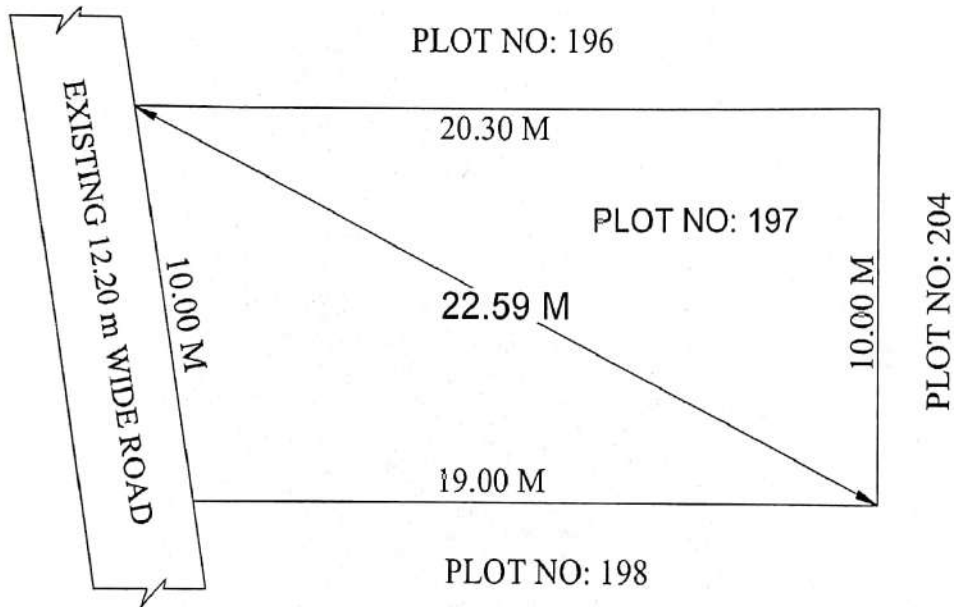

SITE PLAN OF PLOT NO: 197 IN S.NO: 64/3  
AT AUTO NAGAR , CHIRALA , BAPATLA DT.

AREA: 196.00 Sq.Meters  
234.41 Sq.Yds

Boundaries : South : Plot No: 198  
West : Exist.12.20 M Wide Road  
East : Plot No: 204  
North : Plot No: 196