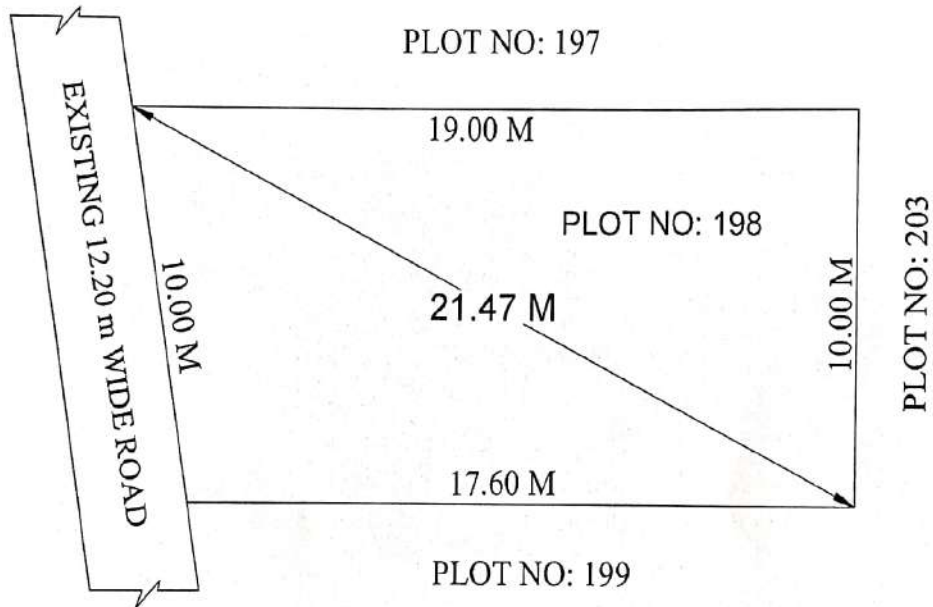

SITE PLAN OF PLOT NO: 198 IN S.NO: 64/3
AT AUTO NAGAR , CHIRALA , BAPATLA DT.

AREA: 182.00 Sq.Meters
217.67 Sq.Yds

Boundaries : South : Plot No: 199
West : Exist.12.20 M Wide Road
East : Plot No: 203
North : Plot No: 197