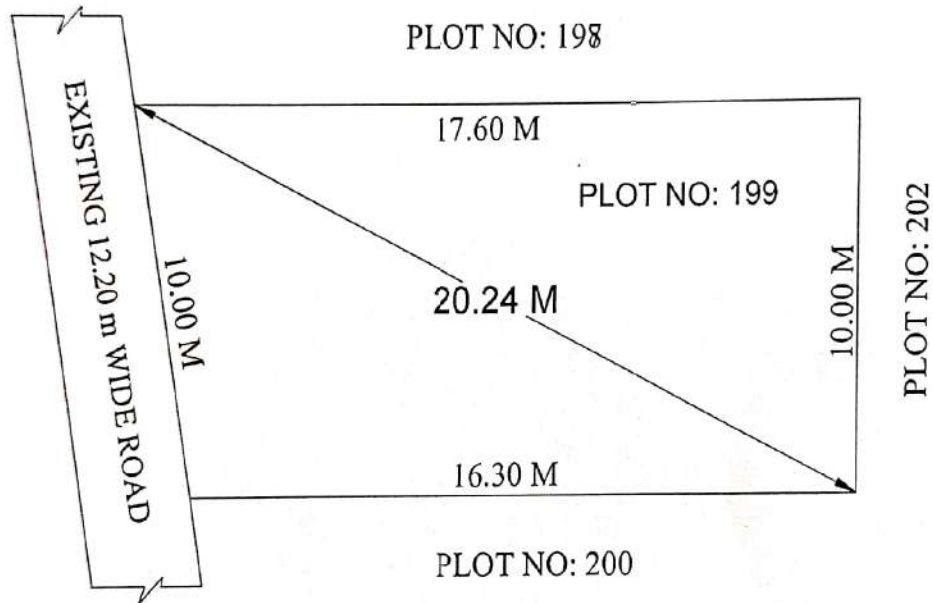

SITE PLAN OF PLOT NO: 199 IN S.NO: 64/3  
AT AUTO NAGAR , CHIRALA , BAPATLA DT.

AREA: 169.00 Sq.Meters  
202.12 Sq.Yds

Boundaries : South : Plot No: 200  
West : Exist.12.20 M Wide Road  
East : Plot No: 202  
North : Plot No: 198