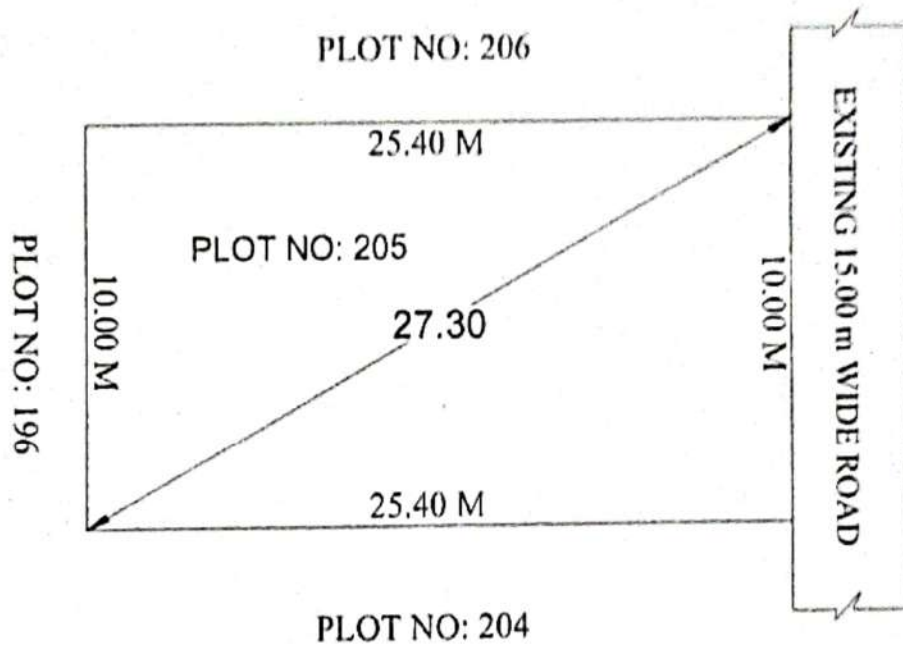

SITE PLAN OF PLOT NO: 205 IN S.NO: 64/3, 309/1C  
AT AUTO NAGAR , CHIRALA , BAPATLA DT.

AREA: 254.00 Sq.Meters  
303.78 Sq.Yds

North

Boundaries : South : Plot No: 204  
West : Plot No: 196  
East : 15.00 Wide Road  
North : Plot No: 206