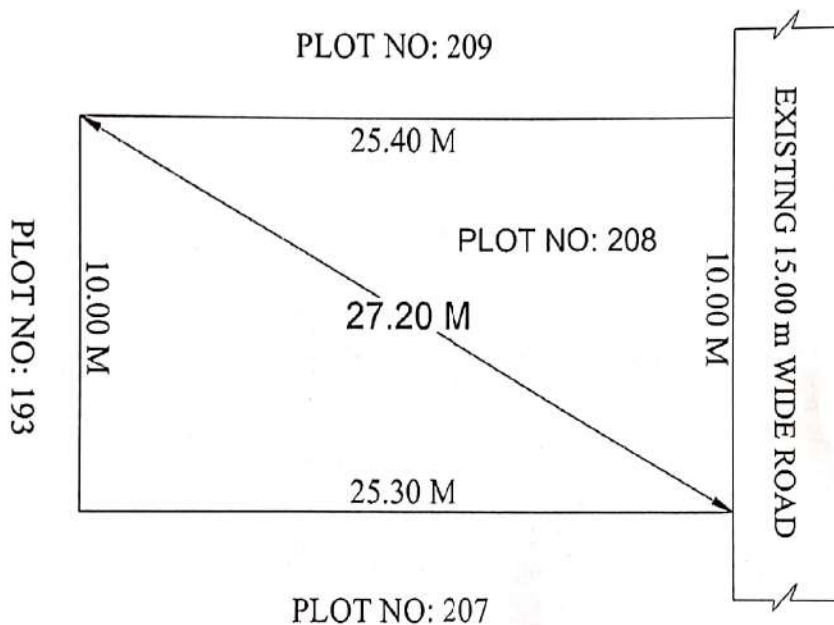

SITE PLAN OF PLOT NO: 208 IN S.NO: 64/3 , 309/1C
AT AUTO NAGAR , CHIRALA , BAPATLA DT.

AREA: 253.50 Sq.Meters
303.18 Sq.Yds

North

Boundaries : South : Plot No: 207
West : Plot No: 193
East : Exist.15.00 Wide Road
North : Plot No: 209