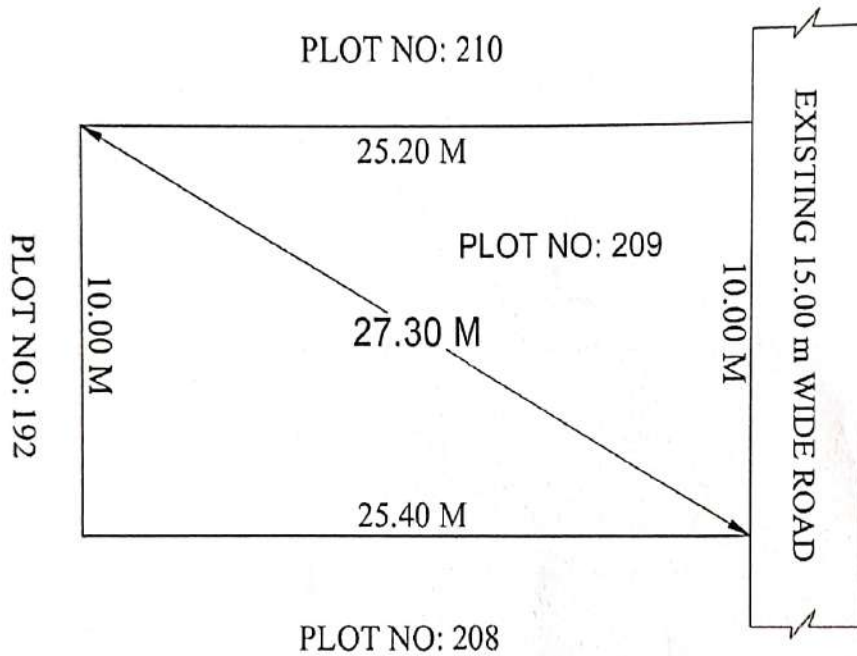

SITE PLAN OF PLOT NO: 209 IN S.NO: 64/3 , 309/1C  
AT AUTO NAGAR , CHIRALA , BAPATLA DT.

AREA: 253.00 Sq.Meters  
302.58 Sq.Yds

North

Boundaries : South : Plot No: 208  
West : Plot No: 192  
East : Exist.15.00 Wide Road  
North : Plot No: 210