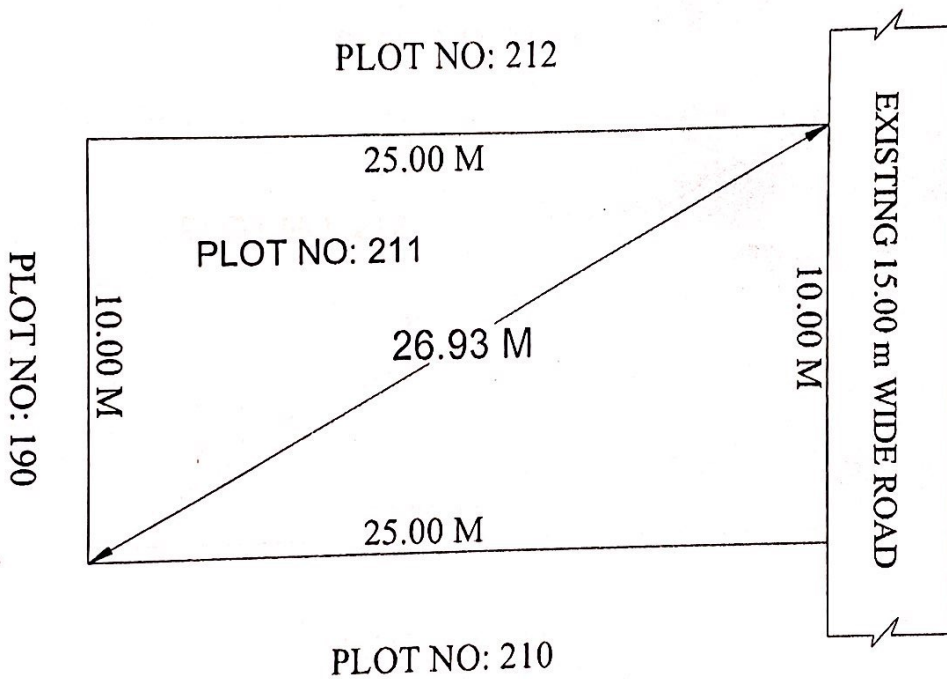

SITE PLAN OF PLOT NO: 211 IN S.NO: 64/3 , 309/1C
AT AUTO NAGAR , CHIRALA , BAPATLA DT.

AREA: 250.00 Sq.Meters
298.99 Sq.Yds

North

Boundaries : South : Plot No: 210
West : Plot No: 190
East : Exist.15.00 Wide Road
North : Plot No: 212