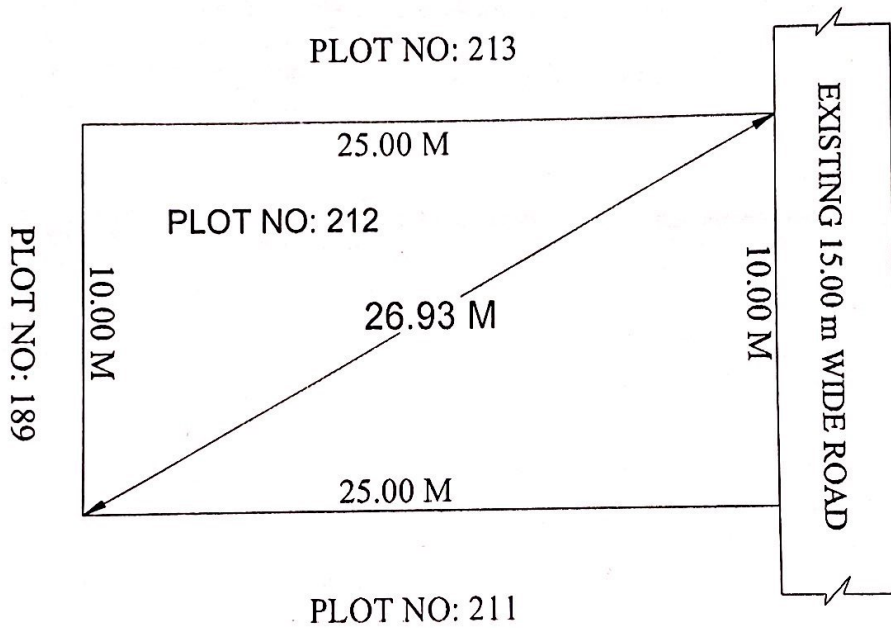

SITE PLAN OF PLOT NO: 212 IN S.NO: 64/3 , 309/1C
AT AUTO NAGAR , CHIRALA , BAPATLA DT.

AREA: 250.00 Sq.Meters
298.99 Sq.Yds

North

Boundaries : South : Plot No: 211
West : Plot No: 189
East : Exist.15.00 Wide Road
North : Plot No: 213