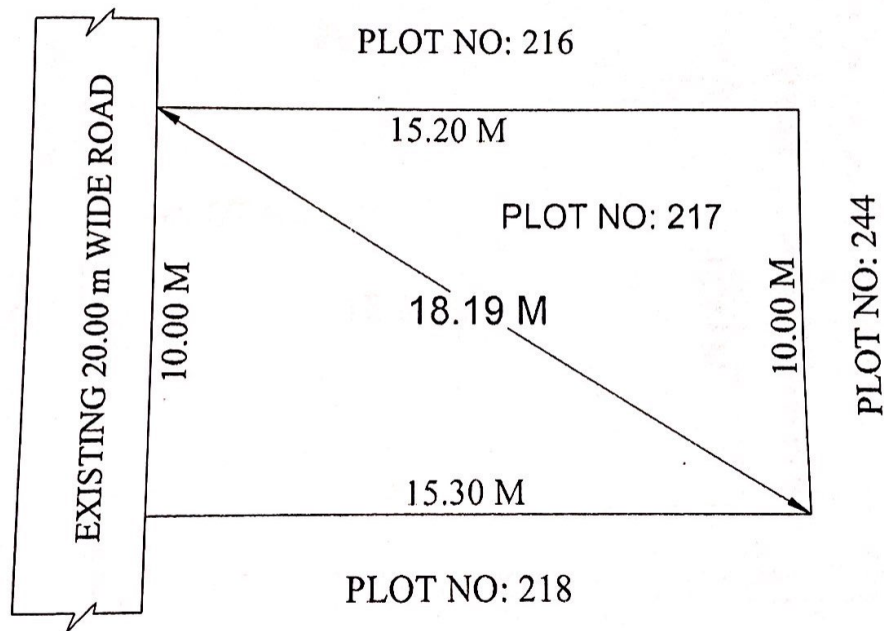

SITE PLAN OF PLOT NO: 217 IN S.NO: 309/1C , 310/1  
AT AUTO NAGAR , CHIRALA , BAPATLA DT.

AREA: 152.50 Sq.Meters  
182.38 Sq.Yds

Boundaries : South : Plot No: 218  
West : Exist.20.00 M Wide Road  
East : Plot No: 244  
North : Plot No: 216