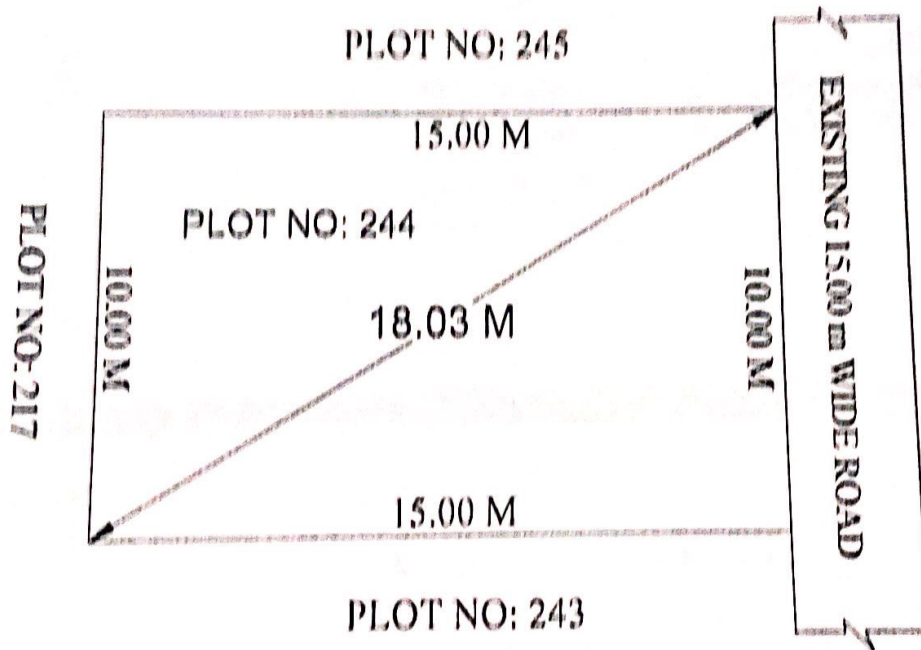

▲ SITE PLAN OF PLOT NO: 244 IN S.NO: 309/1C , 310/1
AT AUTO NAGAR , CHIRALA , BAPATLA DT.

AREA: 150.00 Sq.Meters
179.39 Sq.Yds

Boundaries : South : Plot No: 243
West : Plot No: 217
East : Exist.15.00 M Wide Road
North : Plot No: 245