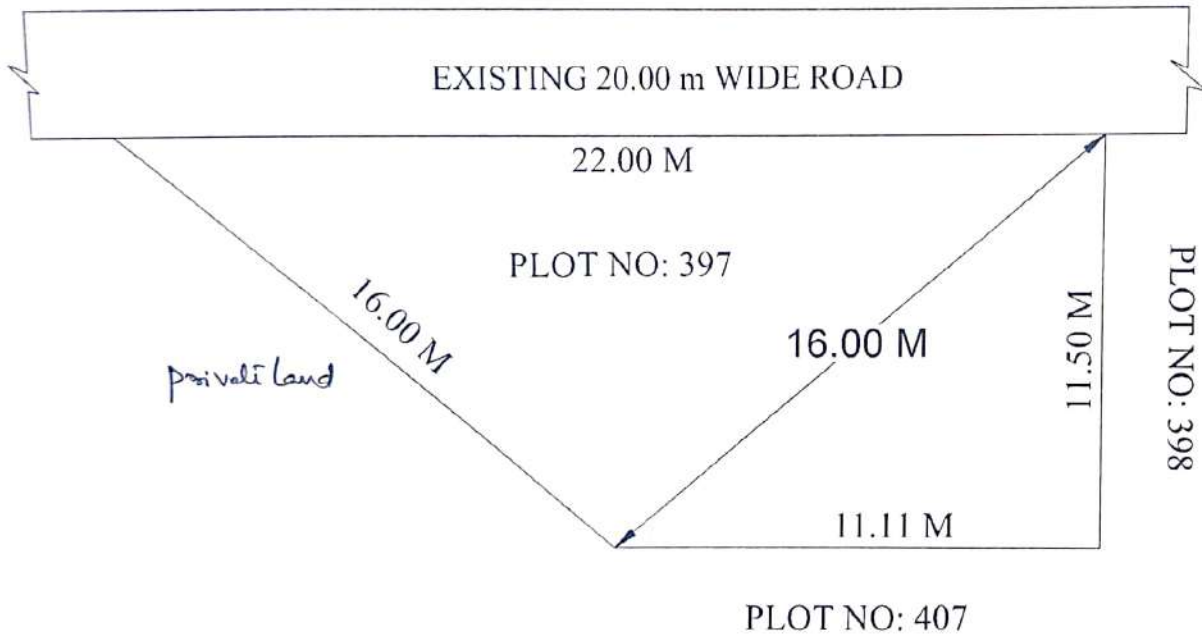

SITE PLAN OF PLOT NO: 397 IN S.NO: 64/1
AT AUTO NAGAR , CHIRALA , BAPATLA DT.

AREA: 191.34 Sq.Meters
228.84 Sq.Yds

N

Boundaries : South : Plot No: 407
West : Private land
East : Plot No: 398
North : Exist.20.00 M Wide Road