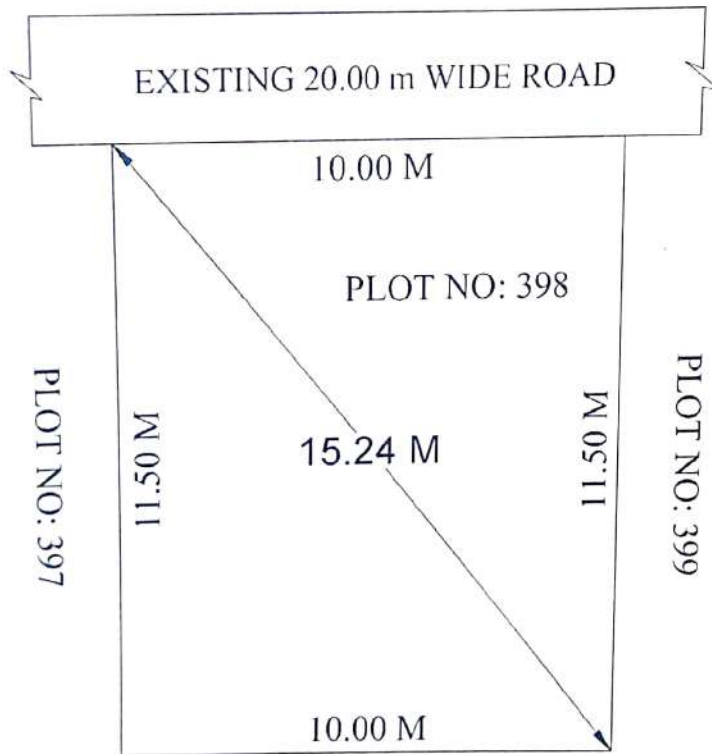

SITE PLAN OF PLOT NO: 398 IN S.NO: 64/1
AT AUTO NAGAR , CHIRALA , BAPATLA DT.

AREA: 115.00 Sq.Meters
137.53Sq.Yds

PLOT NO: 407

Boundaries : South : Plot No: 407
West : Plot No: 397
East : Plot No: 399
North : Exist.20.00 M Wide Road