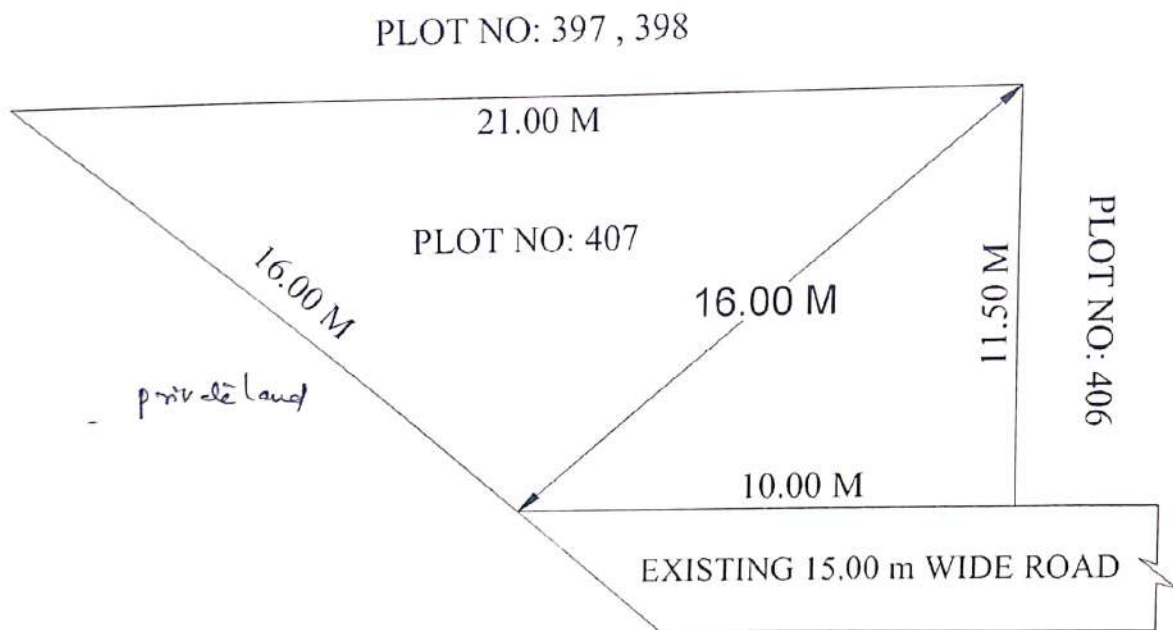

SITE PLAN OF PLOT NO: 407 IN S.NO: 64/1
AT AUTO NAGAR , CHIRALA , BAPATLA DT.

AREA: 180.10 Sq.Meters
215.39 Sq.Yds

Boundaries : South : Exist.15.00 M Wide Road
West : private land
East : Plot No: 406
North : Plot No: 397,398