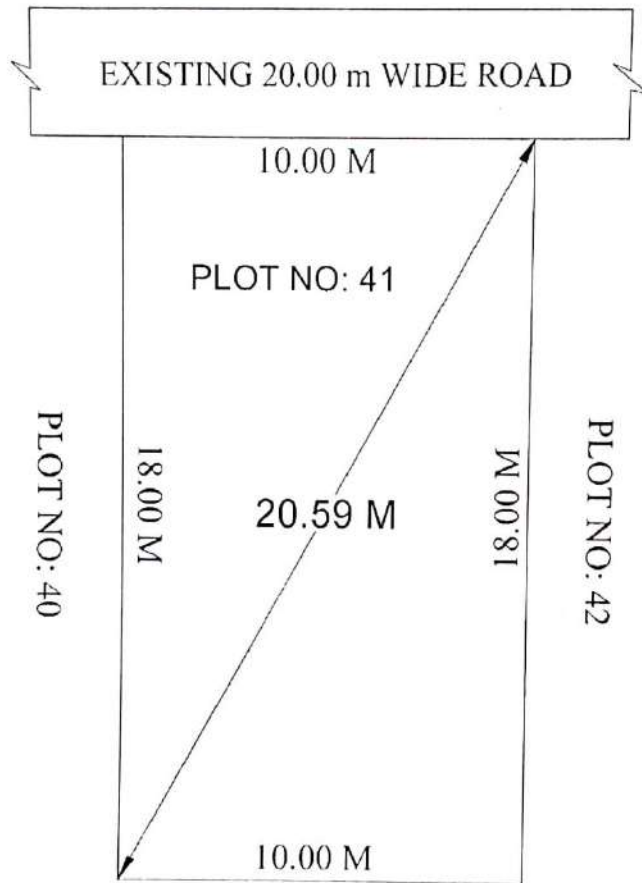

SITE PLAN OF PLOT NO: 41 IN S.NO: 309/1C
AT AUTO NAGAR , CHIRALA , BAPATLA DT.

AREA: 180.00 Sq.Meters
215.27 Sq.Yds

PLOT NO: 44

Boundaries : South : Plot No: 44
West : Plot No: 40
East : Plot No: 42
North : Exist.20.00 M Wide Road