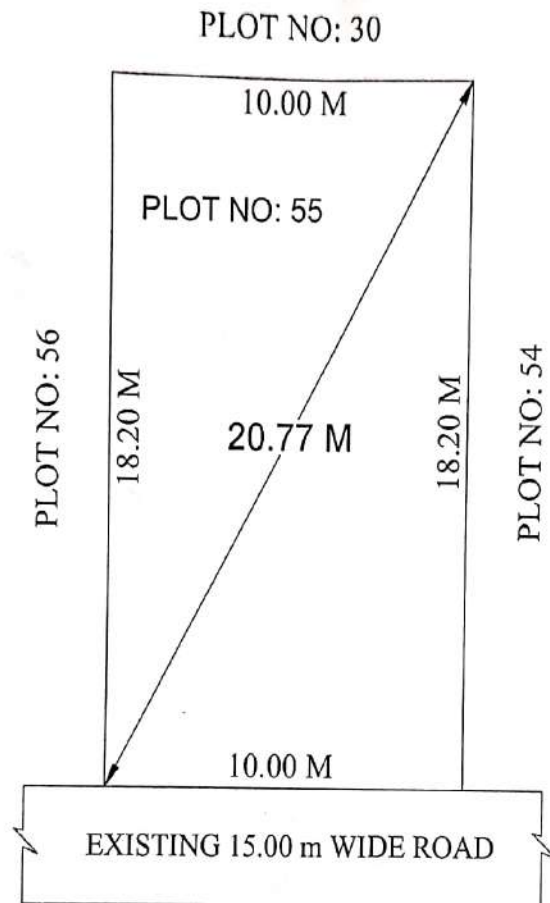

SITE PLAN OF PLOT NO: 55 IN S.NO: 309/1C
AT AUTO NAGAR , CHIRALA , BAPATLA DT.

AREA: 182.00 Sq.Meters
217.67 Sq.Yds

Boundaries : South : Exist.15.00 M Wide Road
West : Plot No: 56
East : Plot No: 54
North : Plot No: 30