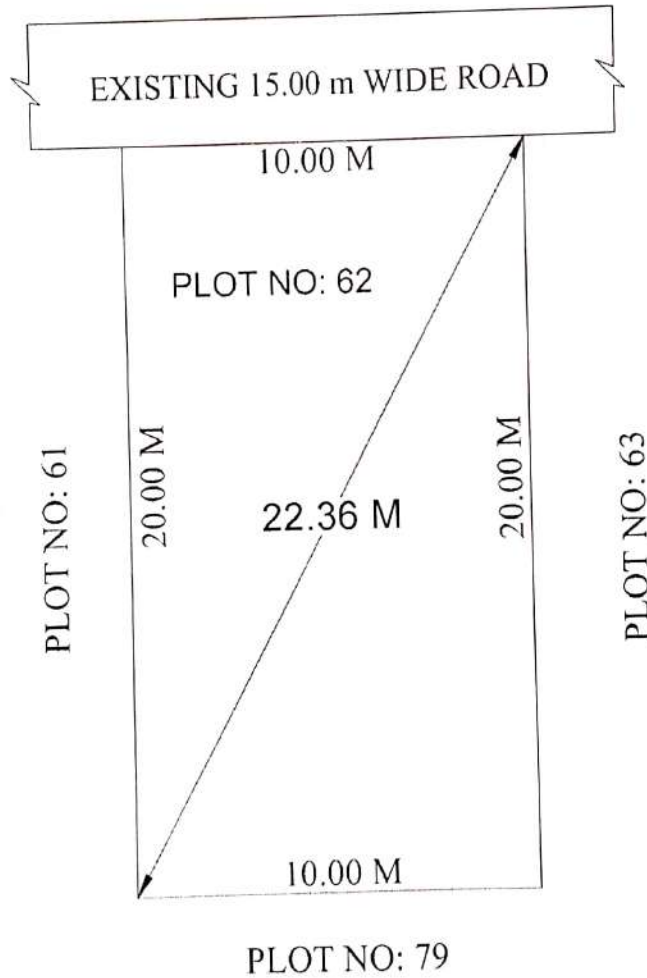

SITE PLAN OF PLOT NO: 62 AT AUTO NAGAR ,
CHIRALA , BAPATLA DT.

AREA: 200.00 Sq.Meters
239.19 Sq.Yds

North

Boundaries : South : Plot No: 79
West : Plot No: 61
East : Plot No: 63
North : 15.00 Wide Road

1112
09/09/2022
M(B) APIC / GNT