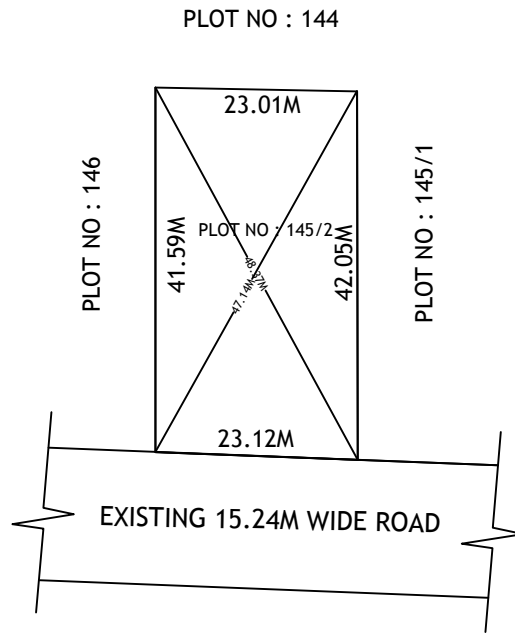

**SITE PLAN SHOWING PLOT NO.145/2
AT IP-JAGGAIHPET, KRISHNA DIST.**

PLOT AREA : 963.67 Sqm

SCALE : 1:1000

BOUNDARIES

- NORTH : PLOT NO : 144
SOUTH : EXISTING 15.24M WIDE ROAD
EAST : PLOT NO : 145/1
WEST : PLOT NO : 146

- ***NOTE :-** 1) The site plan measurements shown above are as per approved layout plan approved by UDA/DTCP.
2) The site plan is indicative only. The actual features are subject to modification if any by the competent authority on time to time basis and also ground condition of the actual measurements.
3) Any alteration/Modification on extent of the said plot will be notified accordingly.