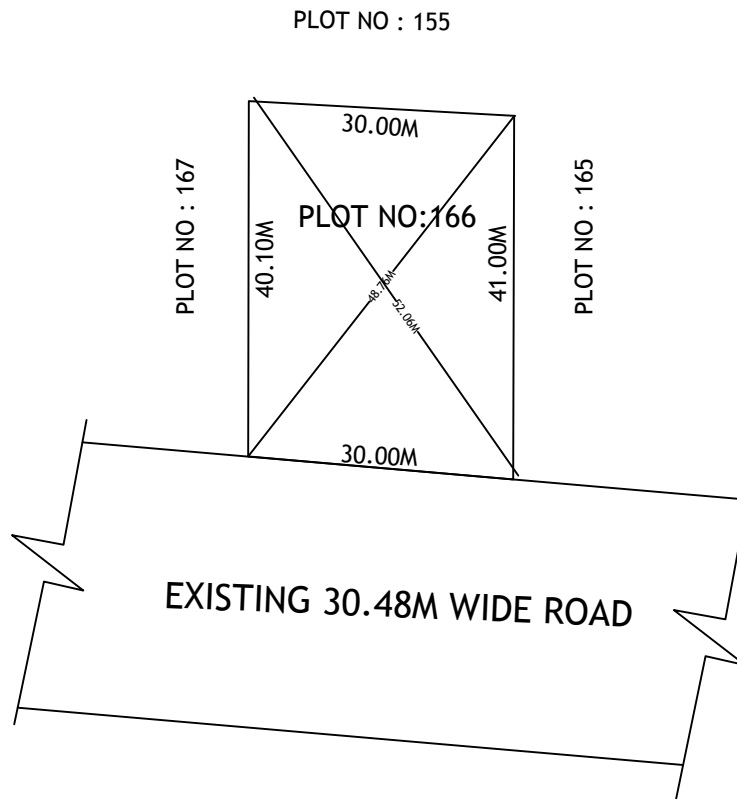

SITE PLAN SHOWING PLOT NO.166  
AT IP-JAGGAIHPET, KRISHNA DIST.

PLOT AREA : 1213.51 Sqm

SCALE : 1:1000

BOUNDARIES

NORTH : PLOT NO : 155

SOUTH : EXISTING 30.48M WIDE ROAD

EAST : PLOT NO : 165

WEST : PLOT NO : 167

\*\*\*NOTE :- 1) The site plan measurements shown above are as per approved layout plan approved by UDA/DTCP.

2) The site plan is indicative only. The actual features are subject to modification if any by the competent authority on time to time basis and also ground condition of the actual measurements.

3) Any alteration/Modification on extent of the said plot will be notified accordingly.