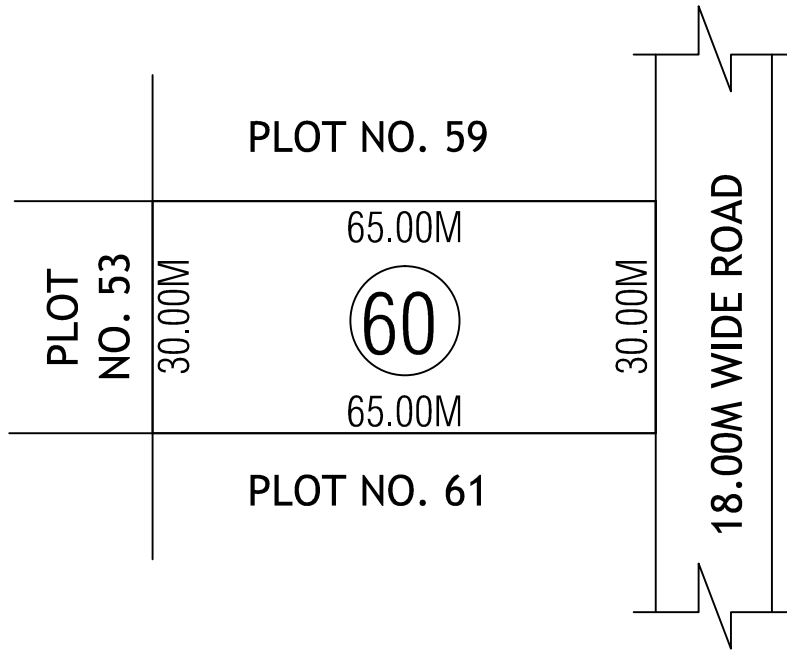

TENTATIVE SITE PLAN SHOWING THE PLOT NO.60 AT
IP-VEERAPANENIGUDEM, KRISHNA DIST.

AREA: 1950.00 Sq.Mts

BOUNDARIES

EAST : 18.00M WIDE ROAD
WEST : PLOT NO : 54
NORTH : PLOT NO.59
SOUTH : PLOT NO.61

INCLUDED: