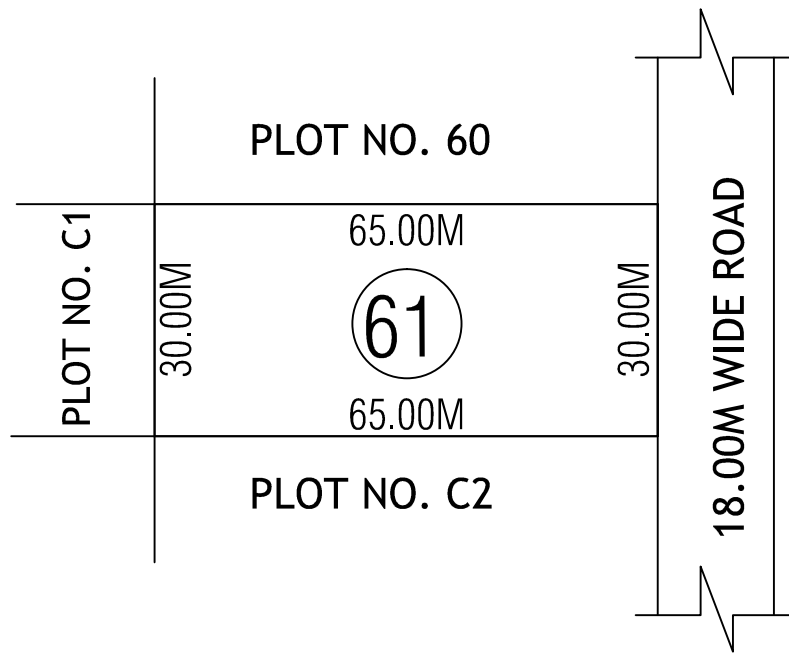

TENTATIVE SITE PLAN SHOWING THE PLOT NO.61 AT
IP-VEERAPANENIGUDEM, KRISHNA DIST.

AREA: 1950.00 Sq.Mts

BOUNDARIES

EAST : 18.00M WIDE ROAD
WEST : PLOT NO :C1
NORTH : PLOT NO.60
SOUTH : PLOT NO.C2

INCLUDED: