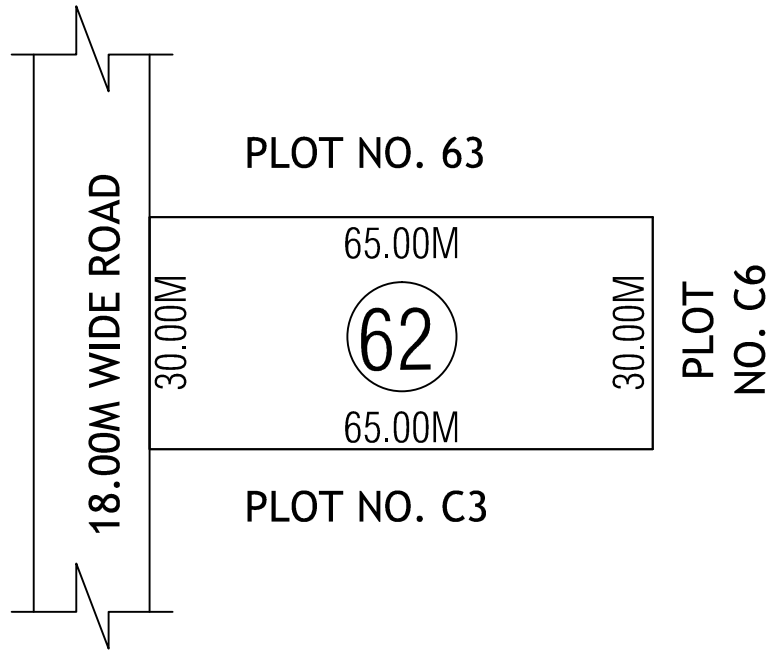

TENTATIVE SITE PLAN SHOWING THE PLOT NO.62 AT  
IP-VEERAPANENIGUDEM, KRISHNA DIST.

AREA: 1950.00 Sq.Mts

BOUNDARIES

EAST : PLOT NO : 63  
WEST : PLOT NO : C3  
NORTH : PLOT NO.C6  
SOUTH : 18.00M WIDE ROAD