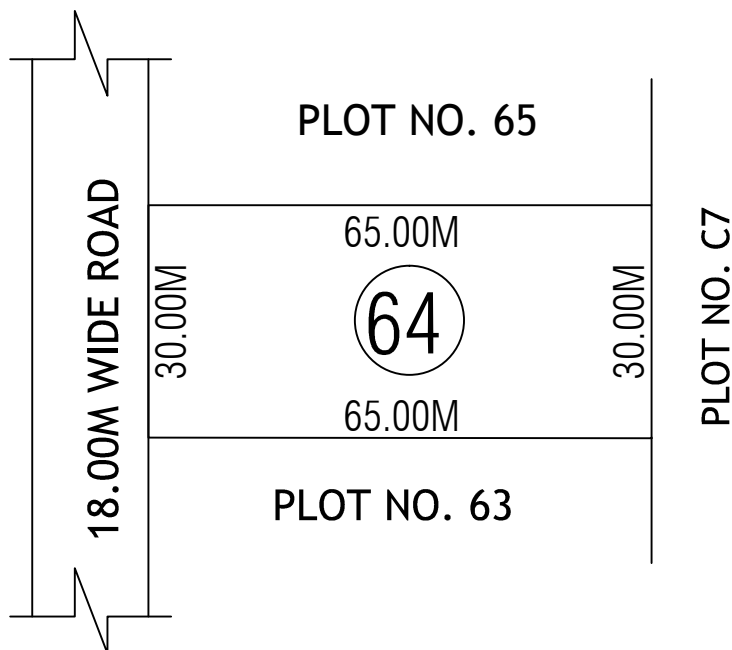

TENTATIVE SITE PLAN SHOWING THE PLOT NO.64 AT
IP-VEERAPANENIGUDEM, KRISHNA DIST.

AREA: 1950.00 Sq.Mts

BOUNDARIES

EAST : PLOT NO : C7
WEST : 18.00M WIDE ROAD
NORTH : PLOT NO.65
SOUTH : PLOT NO.63

INCLUDED: