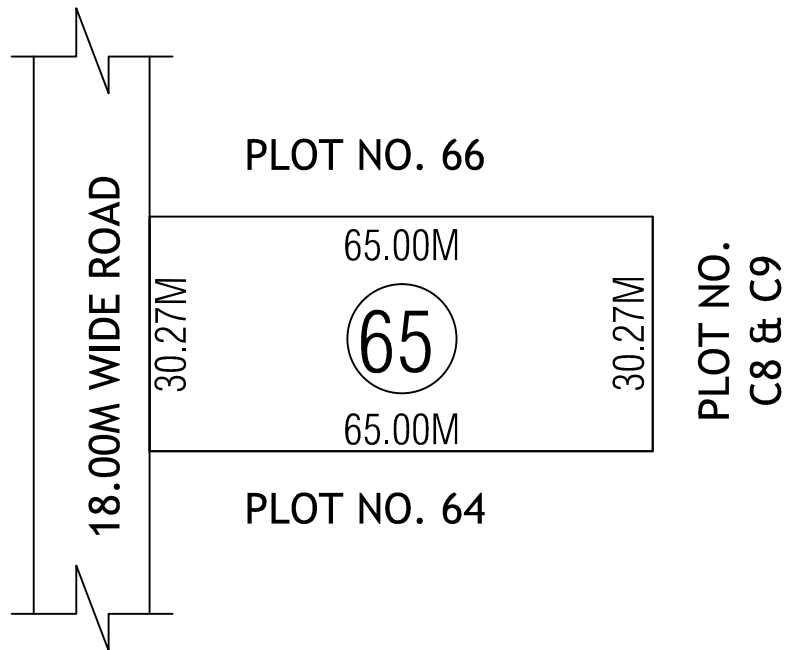

TENTATIVE SITE PLAN SHOWING THE PLOT NO.65 AT
IP-VEERAPANENIGUDEM, KRISHNA DIST.

AREA: 1968.00 Sq.Mts

BOUNDARIES

EAST : PLOT NO : 66
WEST : PLOT NO : 64
NORTH : PLOT NO.C8 & C9
SOUTH : 18.00M WIDE ROAD

INCLUDED: