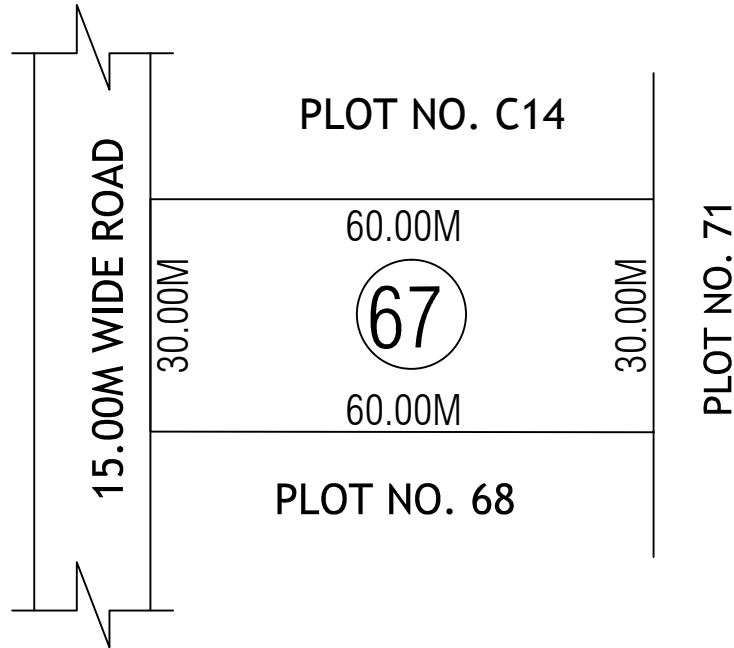

TENTATIVE SITE PLAN SHOWING THE PLOT NO.67 AT  
IP-VEERAPANENIGUDEM, KRISHNA DIST.

AREA: 1800.00 Sq.Mts

BOUNDARIES

EAST : PLOT NO : C14  
WEST : 15.00M WIDE ROAD  
NORTH : PLOT NO.C14  
SOUTH : PLOT NO.68