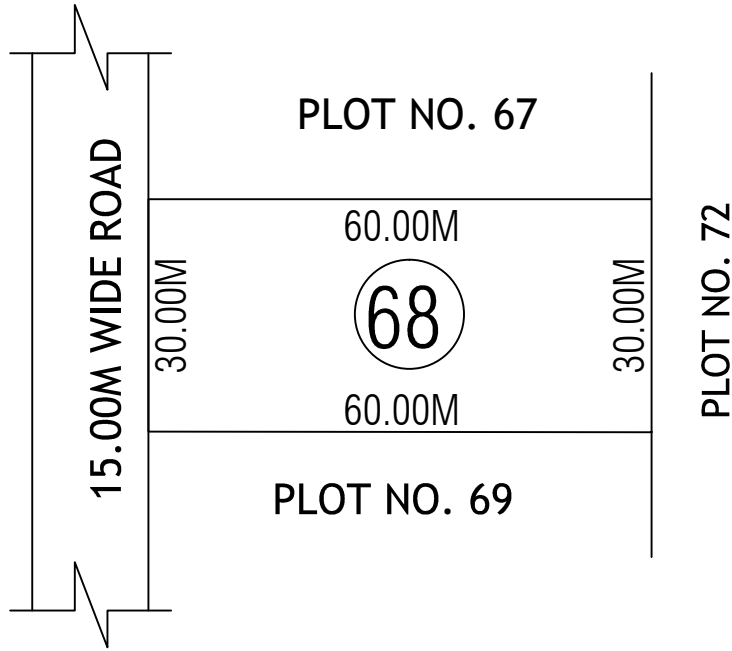

TENTATIVE SITE PLAN SHOWING THE PLOT NO.68 AT
IP-VEERAPANENIGUDEM, KRISHNA DIST.

AREA: 1800.00 Sq.Mts

BOUNDARIES

EAST : PLOT NO : 67
WEST : 15.00M WIDE ROAD
NORTH : PLOT NO.67
SOUTH : PLOT NO.69

INCLUDED: